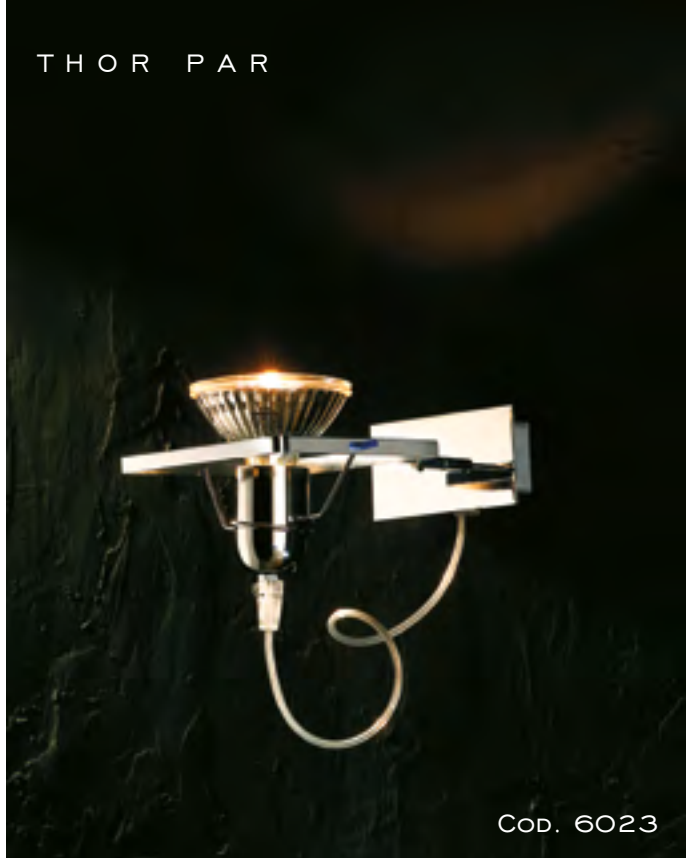

THOR PAR

Cod. 6023

1 x 12W PAR 30 LED E27 230V 3.000° K **CE IP20 CLASSE I**
Base: Ottone
Finitura: Cromo
Particolarità: Versatilità
Lampadina: LED Par 30 12W
Peso e misure con imballo: 1,3 kg - 290 x 290 x 160 mm