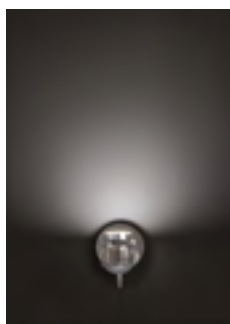

NEU XL 001

Cod. 6062 NCR/BCR

LED 1 x 8,7W 230V integrated 3.000° K

Base: Chrome metal (BCR)
Base Finish Options: Chrome (BCR), Matte White Paint (BVBO), Black Micaceous (BVNM), Rust Coloured (BVRUG), Copper (BRA), Rust (BRUG), Galvanized White (BZB), Yellow (BZG)
Neuron: Chrome Aluminium (NCR)
Neuron Options: Chrome Aluminium (NCR), Copper (NRA)
Details: Adjustable Neuron
Weight and measurements including packaging: 2 kg - 210 x 210 x 150 mm

NEU XL 001 COVER

Cod. 6063 NCR/BCR

LED 1 x 8,7W 230V integrato 3.000° K

Base: in Metallo Cromato (BCR)
Opzioni Finitura Base: Cromo (BCR), Verniciato Bianco Opaco (BVBO), Nero Micaceo (BVNM), Ruggine (BVRUG), Ramata (BRA), Ruggine (BRUG), Zincato Bianco (BZB), Giallo (BZG)
Opzione Neurone: Alluminio Cromato (NCR), Ramato (NRA)
Particolarità: Cover in Vetroresina, Neurone orientabile
Peso e misure con imballo: 2,5 kg - 650 x 210 x 190 mm