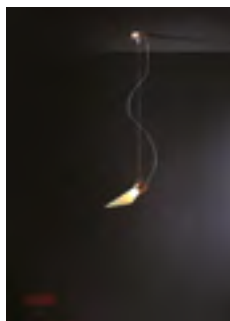

NEU XLS 01 COVER

Cod. 7549 NRA/BRA

LED 1 x 8,7W 230V integrated 3.000° K

Base: Copper colored Metal (BRA)
Base Finish Options: Chrome (BCR), Matte White Paint (BVBO), Black Micaceous (BVNM), Rust Coloured (BVRUG), Copper (BRA), Rust (BRUG), Galvanized White (BZB), Yellow (BZG)
Neuron: Copper colored Aluminium (NRA)
Neuron Options: Chrome Aluminium (NCR), Copper (NRA)
Details: Fiberglass Cover and adjustable Neuron
Weight and measurements including packaging: 2,5 kg - 650 x 210 x 190 mm

NEU XLS 01

Cod. 7548 NCR/BCR

LED 1 x 8,7W 230V integrato 3.000° K

Base: in Metallo Cromato (BCR)
Opzioni Finitura Base: Cromo (BCR), Verniciato Bianco Opaco (BVBO), Nero Micaceo (BVNM), Ruggine (BVRUG), Rame (BRA), Ruggine (BRUG), Zincato Bianco (BZB), Zincato Giallo (BZG)
Neurone: Alluminio Ramato (NRA) Opzione Neurone: Alluminio Cromato (NCR), Ramato (NRA)
Particolarità: Neurone orientabile
Peso e misure con imballo: 2 kg - 390 x 280 x 120 mm