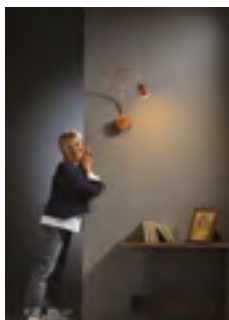

NEU XL AN1

Cod. 6064 NRA/BRA

LED 1 x 8,7W 230V integrated 3.000° K

Base: Coppered Metal (BRA) Stems: Copper (RA)

Base Finish Options: Chrome (BCR), Painted White Opaque (BVBO), Micaceous Black (BVNM), Rust Coloured (BVRUG), Copper (BRA), Rust (BRUG), Galvanized White (BZB), Yellow (BZG)

Neurons: Coppered Aluminium (NRA)

Neuron Options: Chromed Aluminium (NCR), Coppered (NRA)

Particularity: Orientable Neurons

Weight and measurements including packaging: 3,5 kg - 500 x 400 x 290 mm

NEU XL AN2

Cod. 6065 NRA/BRA

LED 2 x 8,7W 230V integrati 3.000° K

Base: Metallo Ramato (BRA) Steli: Rame (RA)

Opzioni Finitura Base: Cromo (BCR), Verniciato Bianco Opaco (BVBO), Nero Micaceo (BVNM), Ruggine (BVRUG), Rame (BRA), Ruggine (BRUG), Zincato Bianco (BZB), Giallo (BZG)

Neuroni: Alluminio Ramato (NRA)

Opzione Neuroni: Alluminio Cromato (NCR), Ramato (NRA)

Particolarità: Neuroni orientabili

Peso e misure con imballo: 4,5 kg - 500 x 400 x 290 mm