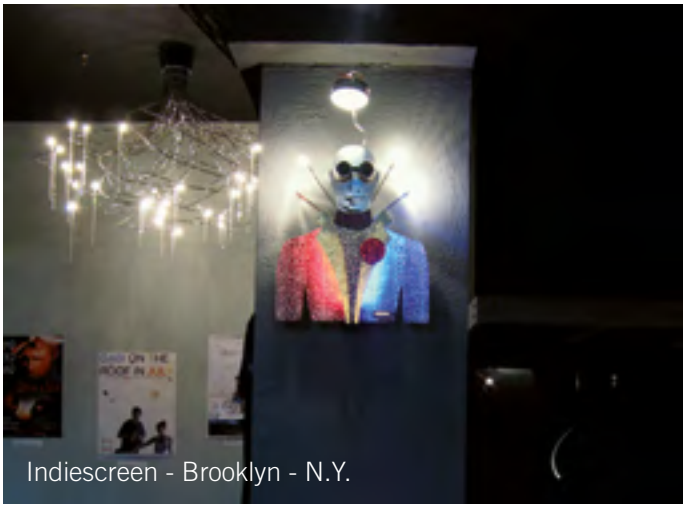

MAESTRALE 30
COD. 7540 CR

C/BISPINA LED 1,3W | 2V AC/DC
30 x 1,3W G4 | 2V
3.000° K

CE IP20 CLASSE I

ALIMENTATORE ELETTRONICO 230/12V INSERITO NELLA BASE
MISURA STANDARD STELI :
10 x 1.200 MM - 10 x 1.400 MM - 10 x 1.600 MM
PENDENTI IN CRISTALLO

Video Android