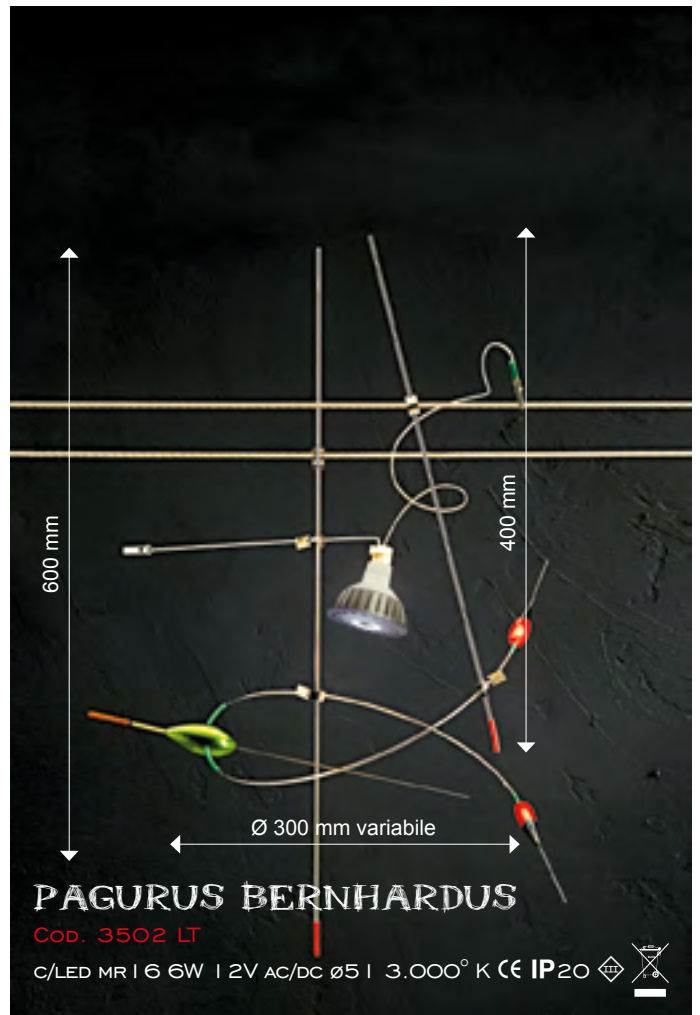

SISTEMA CAVI BASSA TENSIONE 12V