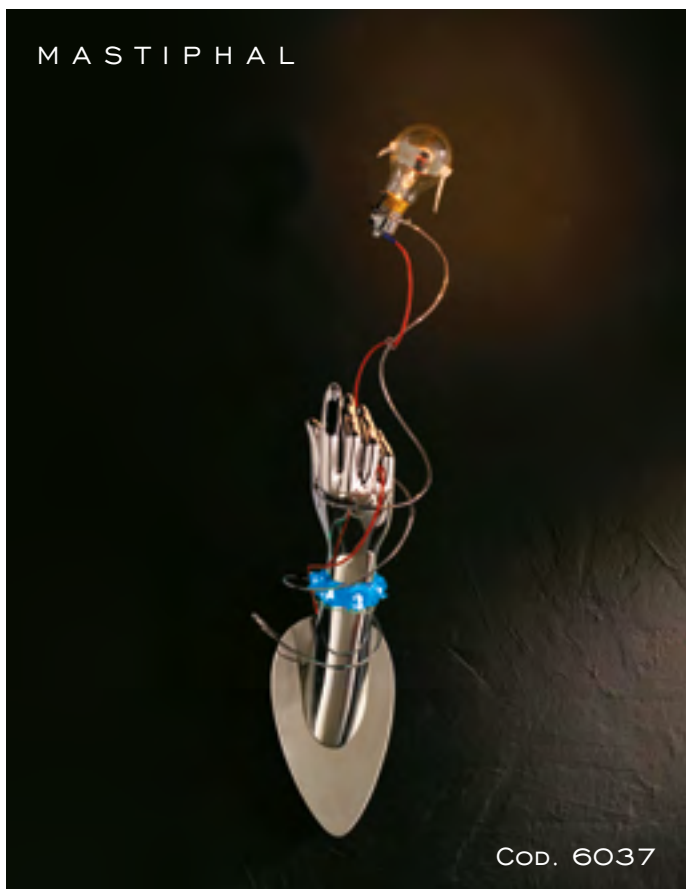

MASTIPHAL

Cod. 6037

1 x 60W MAX E27 12V **CE IP20 CLASSE I**
LED SMD 1,4W 12V
Base: Metallo
Finitura: Cromo
Braccio: Resina verniciato cromo
Particolarità: Bracciale di LED blu
Trasformatore: Elettronico e Alimentatore 230/12V inseriti nella base
Lampadina: Goccia E27 12V
Peso e misure con imballo: 2,5 kg - 200 x 200 x 660 mm