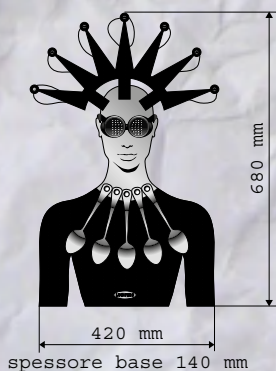

AX 003

Cod. AX003

CE IP20 CLASSE I

Figura: Alluminio
Finitura: Tessuto Decorato e Cucchiaini Inox
Corona: Alluminio e tessuto dorato
Lampadine: nr. 7 Bispina 20W G4 12V
LED SMD: 2 LED G4 per gli occhi
Trasformatore e alimentatore elettronico: 230V 12V inseriti nella base
Peso e misure con imballo: 4 Kg - 350 x 260 x 1.130 mm

Figure: Aluminium
Finish: Decorated Fabric and Stainless Steel Spoons
Crown: Aluminium and gold fabric
Bulb: no. 7 Two-pin 20W G4 12V
LED SMD: 2 G4 LED for the eyes
Electronic transformer and feed supply: 230V 12V in base
Weight and measurements including packaging: 4 Kg - 350 x 260 x 1.130 mm

AX 004

Cod. AX004

CE IP20 CLASSE I

Figura: Alluminio
Finitura: Tessuto Decorato e Applicazioni Varie
Steli: Flessibili in ottone
Lampadine: nr. 6 Bispina 20W G4 12V
LED SMD: Rossi + 2 LED G4 per gli occhi
Trasformatore e alimentatore elettronico: 230V 12V inseriti nella base
Peso e misure con imballo: 4 Kg - 350 x 260 x 1.130 mm

Figure: Aluminium
Finish: Decorated Fabric and Various Applications
Stems: Flexible Brass
Bulb: no. 6 Two-pin 20W G4 12V
LED SMD: Red + 2 G4 LED for the eyes
Electronic transformer and feed supply: 230V 12V in base
Weight and measurements including packaging: 4 Kg - 350 x 260 x 1.130 mm