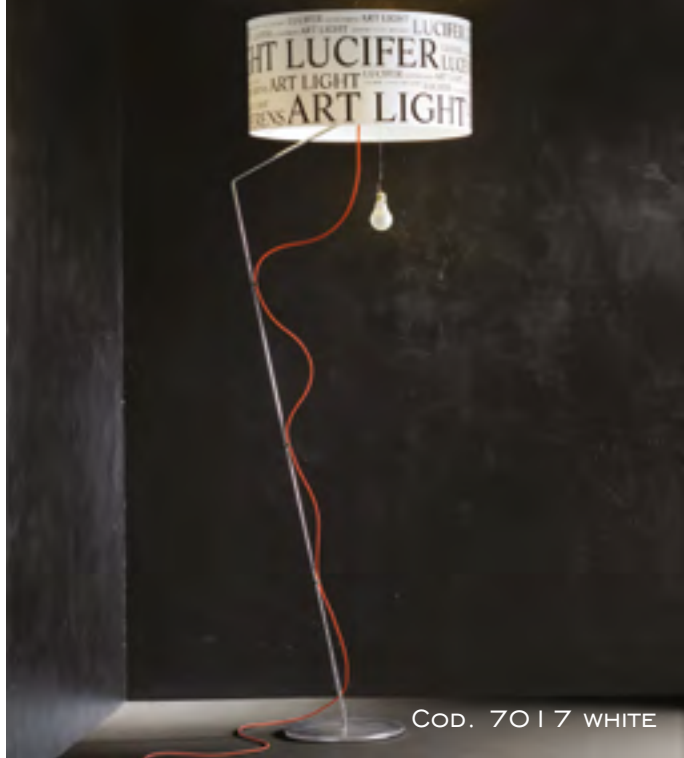

LUCEM FERENS WHITE

Cod. 7017 WHITE

1 x 30W E27 FBT 220/240V
Base: Metallo spazzolato cromato
Stelo: Metallo cromato
Paralume: Bianco Serigrafato
Opzione: Nero
Lampadina: FBT Risparmio Energetico
Peso e misure con imballo: 10 Kg [(360 x 470 x 2.150 mm) + (800 x 800 x 520 mm)]

CE IP20