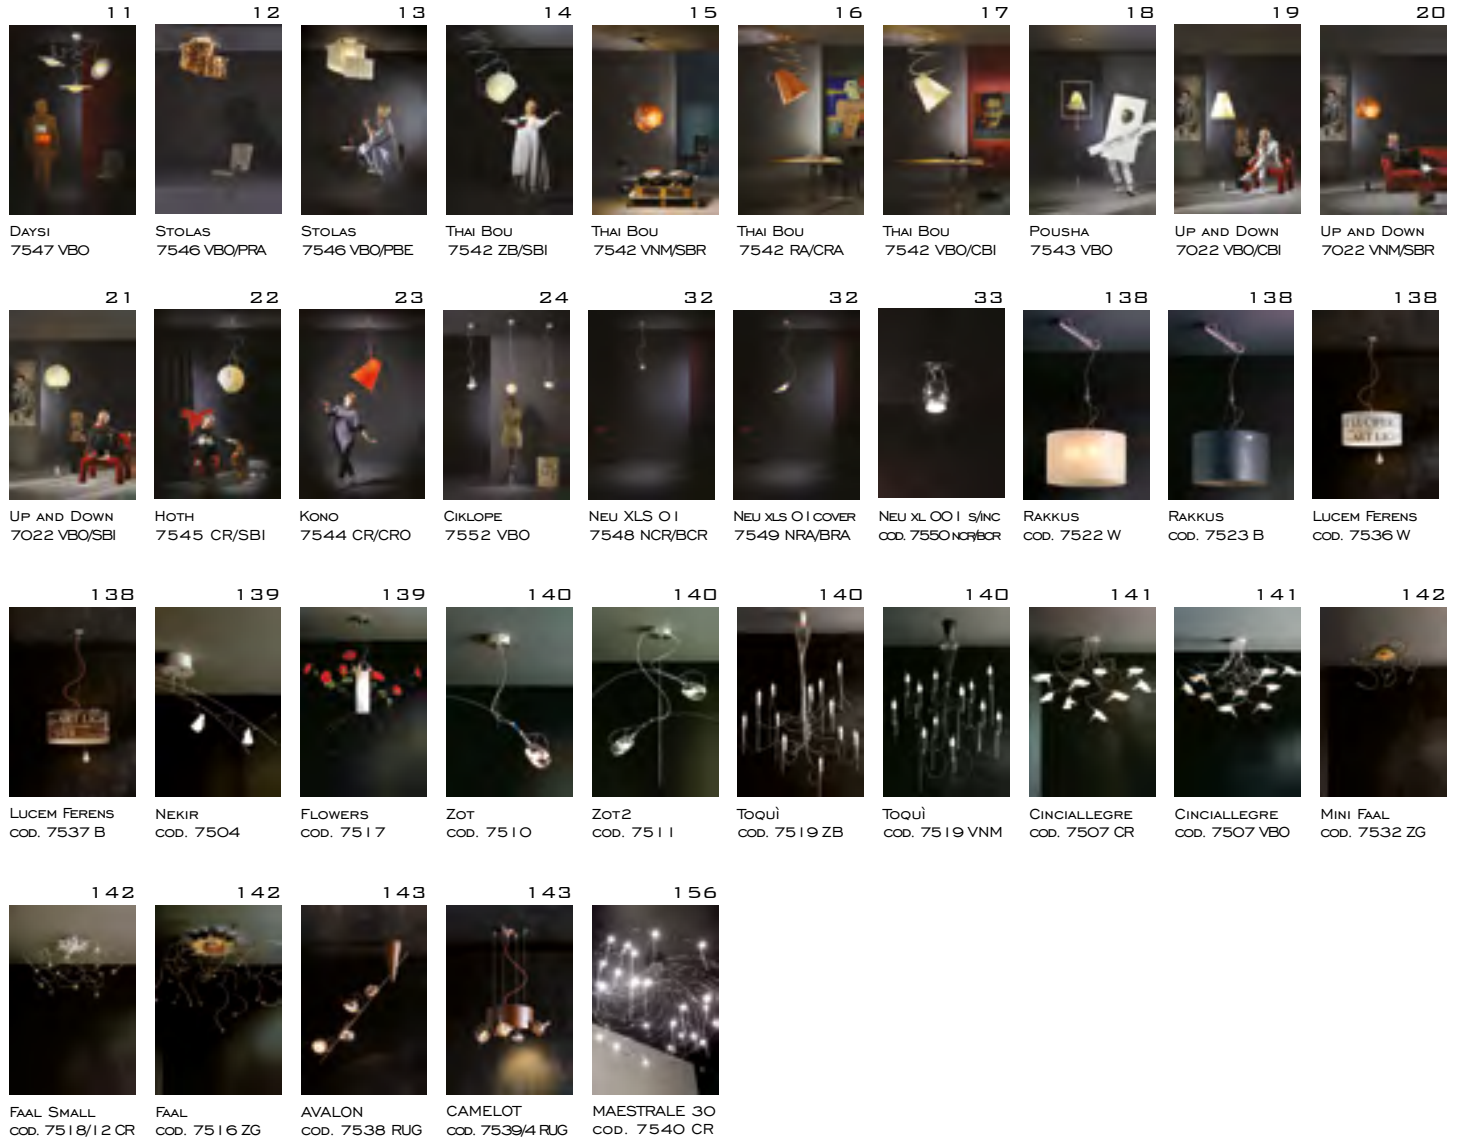

133

CAX
cod. 6050 OTT

133

CAX
cod. 6050 CR

TERRA
FLOOR

SOSPENSIONE
SUSPENSION

FOLLIE
MADNESSES

GIARDINI
GARDENS