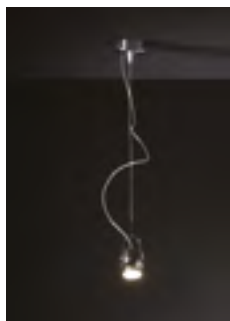

NEU XLS 01

Cod. 7548 NCR/BCR

LED 1 x 8,7W 230V integrated 3.000° K

Base: Chrome metal (BCR)
Base Finish Options: Chrome (BCR), Matt White Paint (BVBO), Black Micaceous (BVNM), Rust Coloured (BVRUG), Copper (BRA), Rust (BRUG), Galvanized White (BZB), Yellow (BZG)
Neuron: Copper colored Aluminium (NRA)
Neuron Options: Chrome Aluminium (NCR), Copper (NRA)
Details: Adjustable Neuron
Weight and measurements including packaging: 2 kg - 390 x 280 x 120 mm

NEU XL 001

Cod. 6062 NCR/BCR

LED 1 x 8,7W 230V integrato 3.000° K

Base: in Metallo Cromato (BCR)
Opzioni Finitura Base: Cromo (BCR), Verniciato Bianco Opaco (BVBO), Nero Micaceo (BVNM), Ruggine (BVRUG), Ramata (BRA), Ruggine (BRUG), Zincato Bianco (BZB), Giallo (BZG)
Neurone: Alluminio Cromato (NCR)
Opzione Neurone: Alluminio Cromato (NCR), Ramato (NRA)
Particolarità: Neurone orientabile
Peso e misure con imballo: 2 kg - 210 x 210 x 150 mm