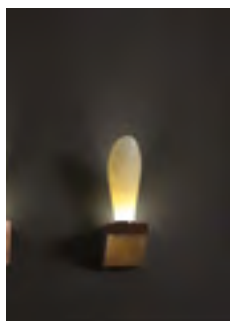

KUKO COVER

Cod. 6055 RUG

LED 1 x 13W 230V integrated 3.000° K

Base: Rust Metal (RUG)

Base Finish Options: Matte White Paint (VBO), Black Micaceous (VNM), Rust-Coloured (VRUG), Copper (RA), Rust (RUG), Galvanized White (ZB), Yellow (ZG)

Details: Fiberglass Cover

Weight and measurements including packaging:

2,5 kg - 390 x 280 x 120 mm

AMY COVER

Cod. 6059 INOX

LED 2 x 8,7W 230V integrati 3.000° K

Base: Acciaio INOX

Opzioni Finitura Base: Verniciato Bianco Opaco (VBO), Nero Micaceo (VNM), Ruggine (VRUG), Ramato (RA), Ruggine (RUG), Zincato Bianco (ZB), Zincato Giallo (ZG), INOX

Particolarità: Cover in vetroresina

Peso e misure con imballo: 2,5 kg - 390 x 280 x 120 mm