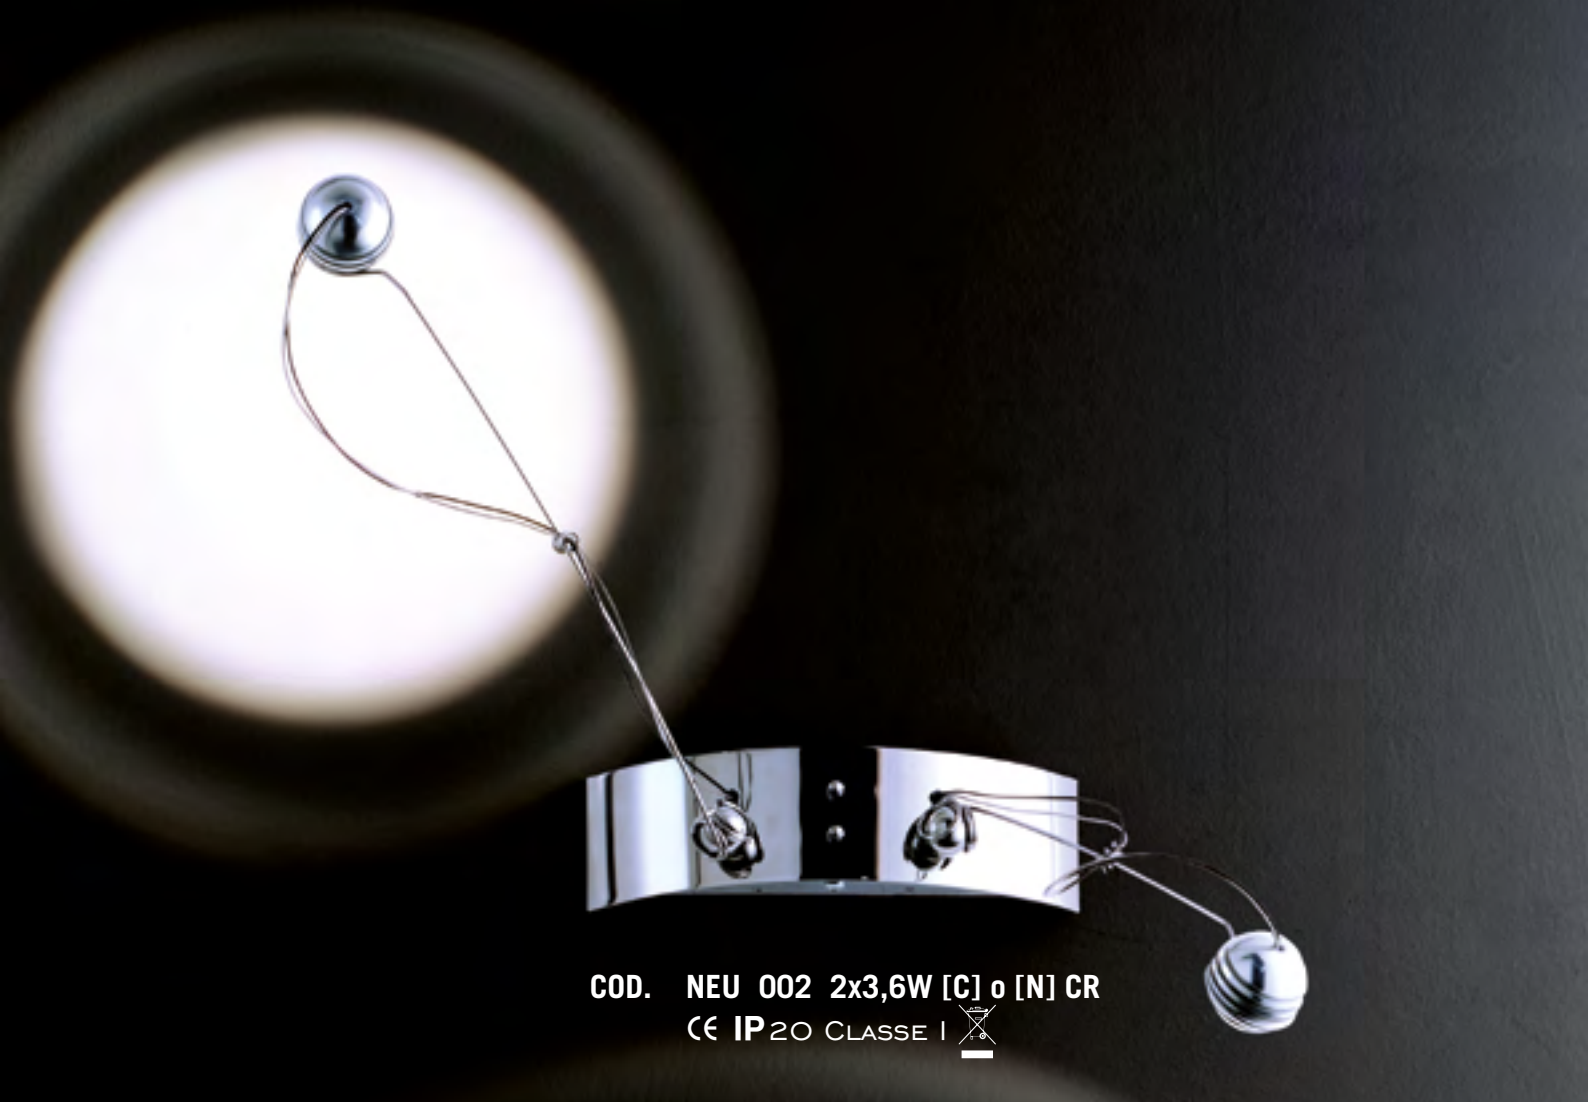

THE WRITER LED LAMP ENABLES
US TO CUSTOMIZE THE WRITENT TEXT
FOLLOWING YOUR EXIGENCES AND
SENSITIVITY

COD. NEU 100 WL 3x1,2W CR
CE IP 20 CLASSE I 

COD. NEU 001 1x3,6W [C] o [N] CR
CE IP20 CLASSE I 

COD. NEU 002 2x3,6W [C] o [N] CR
CE IP20 CLASSE I 