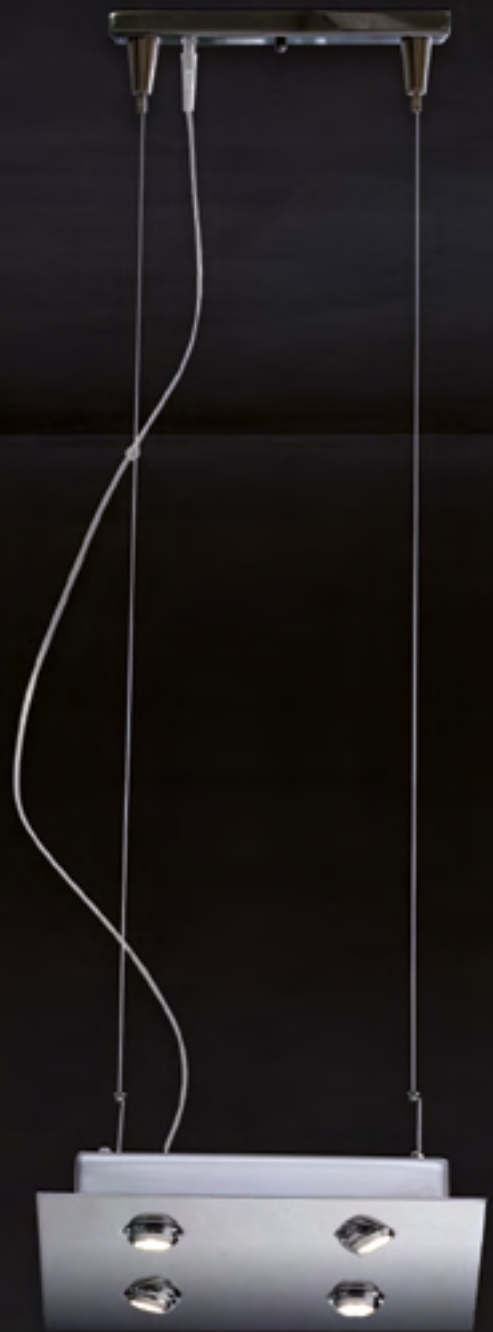

COD. NEU 017 4x3,6W [C] o [N] CR
CE IP20 CLASSE I