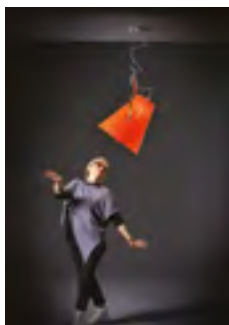

KONO

Cod. 7544 CR/CRO

1 x 30W E27 220-240V FBT inclusa

Base: Metallo Cromato (BCR)

Arc: Acciaio Inox

Particolarità: Cono in vetroresina colore Rosso (CRO)

Opzioni Colore Cono: Bianco (CBI), Brace (CBR), Nero (CNE), Rame (CRA), Rosso (CRO)

Peso e misure con imballo: 7 kg - 750 x 560 x 450 mm

KONO

Cod. 7544 CR/CRO

1 x 30W E27 220-240V FBT included

Base: Chromed Metal (BCR)

Arc: Stainless Steel

Details: Cone in Red colored Fiberglass (CRO)

Cone Colour Options: White (CBI), Brace (CBR), Black (CNE), Copper (CRA), Red (CRO)

Weight and measurements including packaging: 7 kg - 750 x 560 x 450 mm

CIKLOPE

Cod. 7552 VBO

LED 1 x 13W integrato 230V 3.000° K

Base: Metallo Verniciato Bianco Opaco (VBO)

Opzioni Finitura: Verniciato Bianco Opaco (VBO), Nero Micaceo (VNM), Ruggine (VRUG), Ramata (RA), Ruggine (VRUG), Zincato Bianco (ZB), Zincato Giallo (ZG)

Particolarità: Orientabile

Peso e misure con imballo: 3 kg - 660 x 200 x 200 mm