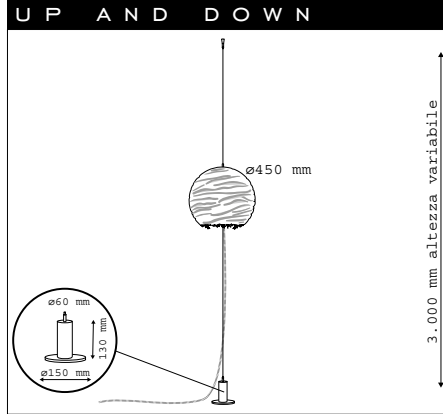

NRA (COPPERED NEURONE)

VNM (BLACK MICACEOUS PAINTED BASE)

CODE TO AVOID WITHIN THE ORDER: 6062 NRA/VNM

NORO - Dorata SPECIAL EDITION

STICK CUSTOM - COMPIAMO INSIEME LA TUA LAMPADA

MISURA ASTA STANDARD: 1.400 MM