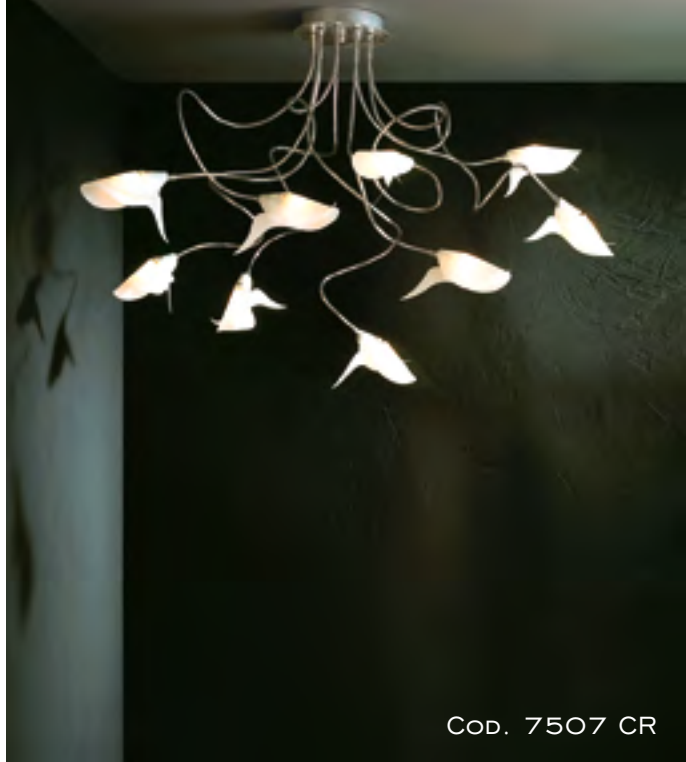

CINCIALLEGRE

Cod. 7507 CR

9 x 4W E14 230V 3.000° K

CE IP20 CLASSE I

Base: Metallo
Stelo: Rame

Finitura: Base verniciata grigia e steli cromati
Opzioni: Rame (RA), Verniciatura Bianca (VBO), Nera Micacea (VNM)
Zincatura Bianca (ZB) Gialla (ZG)
Particolarità: Steli modellabili
Lampadina: Colpo di vento LED
Peso e misure con imballo: 7,5 kg - 560 x 460 x 750 mm
Opzioni: Con più steli