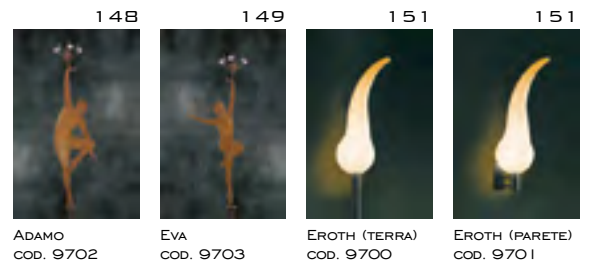

133

CAX
cod. 6050 OTT

133

CAX
cod. 6050 CR

TERRA
FLOOR

SOSPENSIONE
SUSPENSION

FOLLIE
MADNESSES

GIARDINI
GARDENS