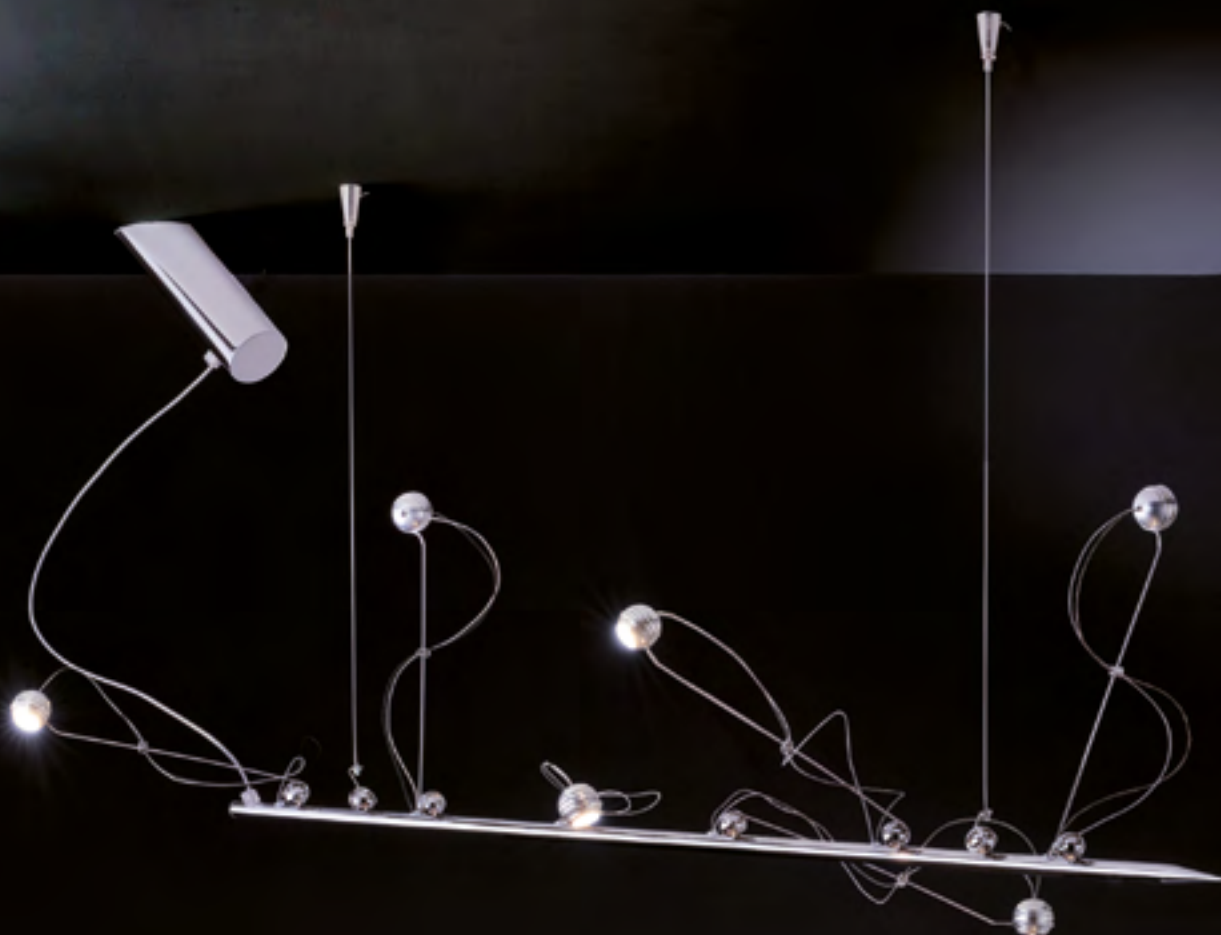

Harba

SOSPENSIONE

COD. NEU 013 6x3,6W [C] o [N] CR
CE IP20 CLASSE I