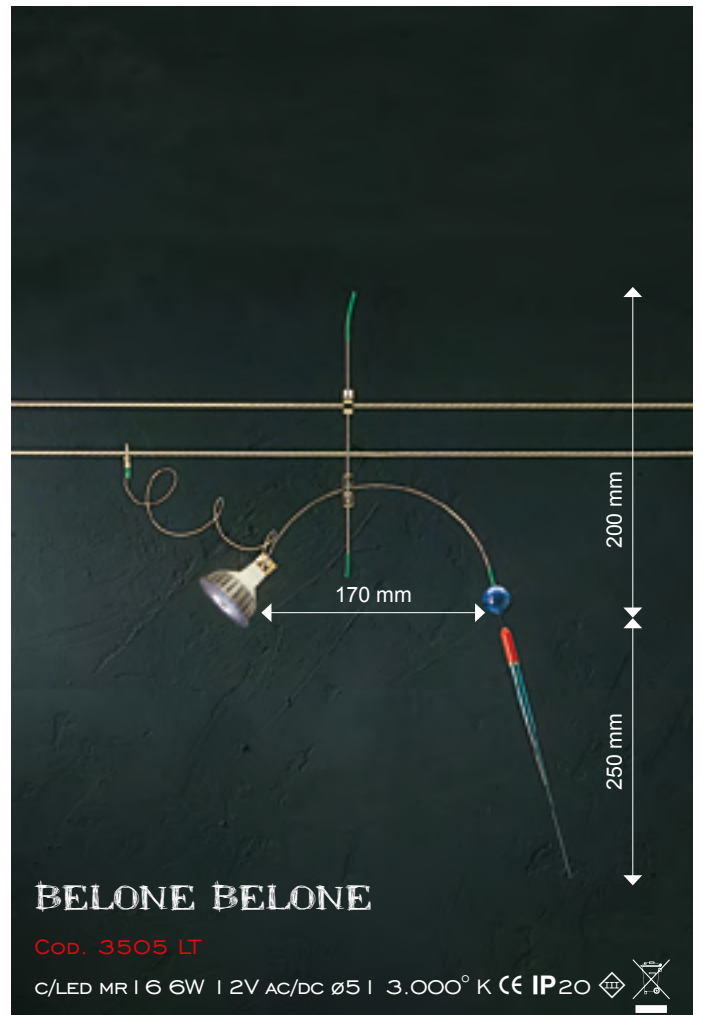

LOW VOLTAGE SYSTEM CABLES | 2V