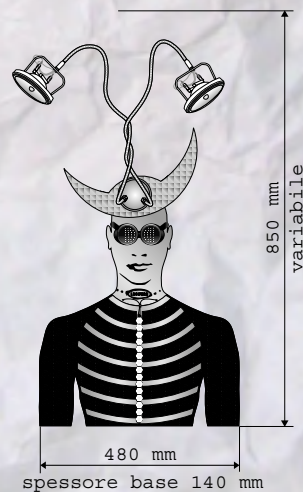

Figure: Aluminium
 Finish: Black Quash + Gold Synthetic Mosaic
 Stem: Flexible Chrome
 Bulb: no. 2 Halospot 50W 12V
 LED SMD: Blue + 2 G4 LED for the eyes
 Electronic transformer and feed supply: 230V 12V in base
 Weight and measurements including packaging: 4 Kg - 350 x 260 x 1.130 mm