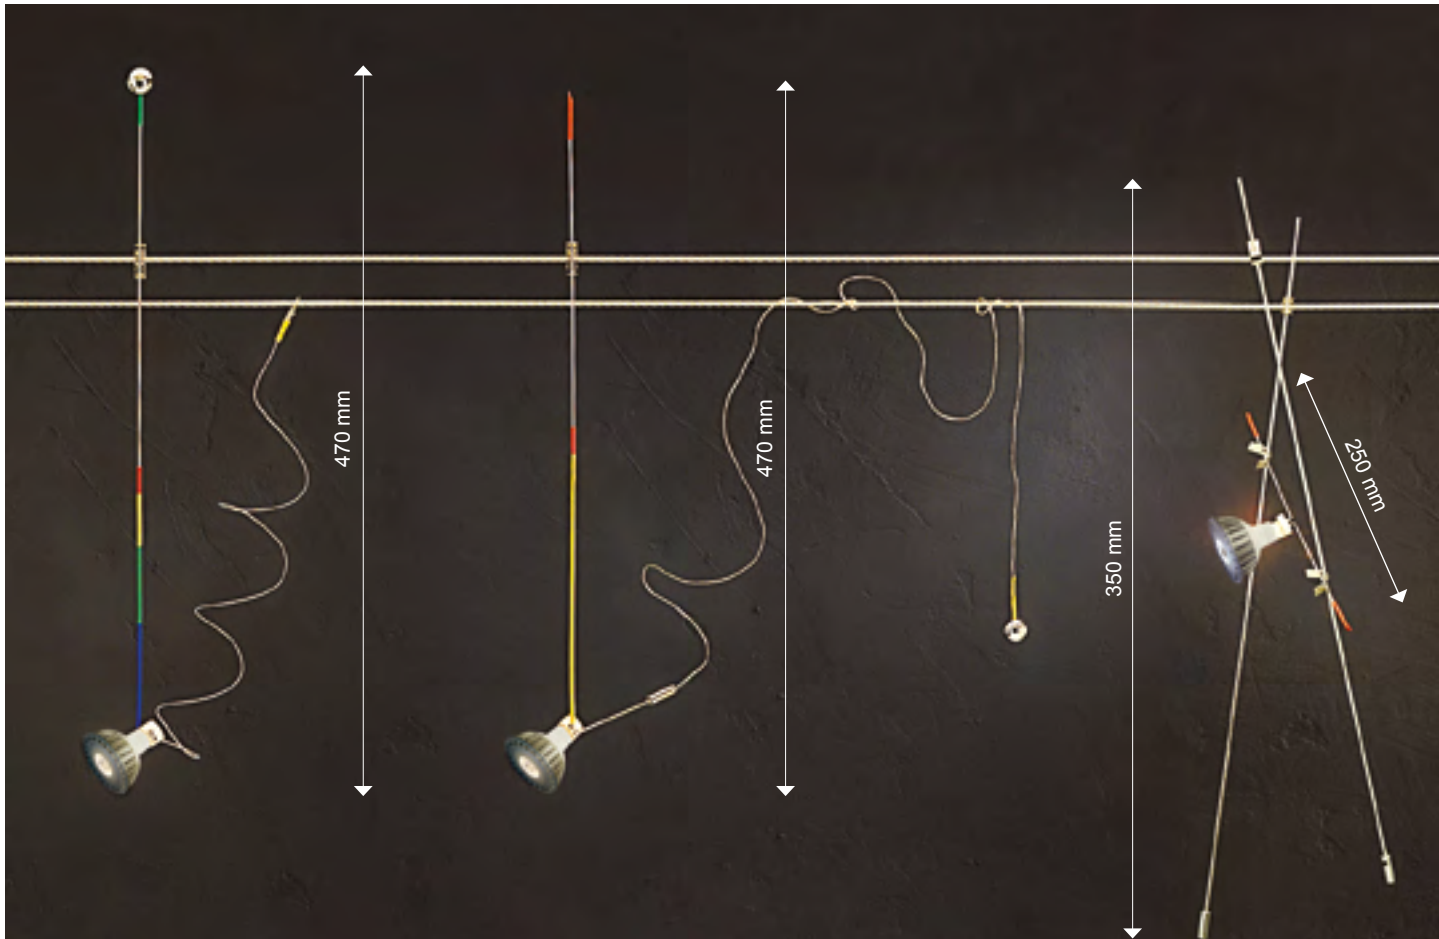

GERION

Cod. 3005 LT

C/LED MR16
6W 12V AC/DC Ø51
3.000° K

CAHOR

Cod. 3004 LT

C/LED MR16
6W 12V AC/DC Ø51
3.000° K

ZEPAR

Cod. 3000 LT

C/LED MR16
6W 12V AC/DC Ø51
3.000° K