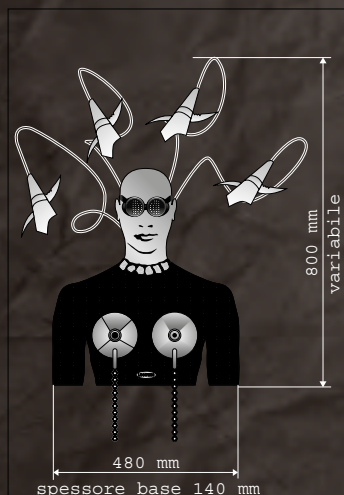

Figura: Alluminio

Finitura: Tessuto Decorato + Pietre Rosse in Acrilico

Steli: Rame Cromato

Lampadine: nr. 4 Dicroiche 20W G4 12V

LED SMD: 2 LED G4 per gli occhi

Trasformatore e Alimentatore Elettronico: 230V 12V inseriti nella base

Peso e misure con imballo: 4 Kg - 350 x 260 x 1.130 mm

Figure: Aluminium

Finish: Decorated Fabric + Acrilic Red Stones

Stems: Chrome Copper

Bulb: no. 4 Dicroic 20W G4 12V

LED SMD: 2 G4 LED for the eyes

Electronic transformer and feed supply: 230V 12V in base

Weight and measurements including packaging: 4 Kg - 350 x 260 x 1.130 mm