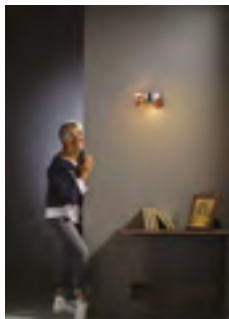

NEU XL 002

Cod. 6057 NRA/BCR

LED 2 x 8,7W 230V integrated 3.000° K

Base: Stainless Steel

Base Finish Options: Chrome (BCR), Matte White Painted (BVBO), Black Micaceous (BVNM), Rust Coloured (BVRUG), Copper (BRA), Rust (BRUG), Galvanized White (BZB), Yellow (BZG)

Neuron Options: Chrome Aluminium (NCR), Copper (NRA)

Details: Adjustable Neurons

Weight and measurements including packaging: 2 kg - 390 x 280 x 120 mm

NEU XL AN1

Cod. 6064 NRA/BRA

LED 1 x 8,7W 230V integrato 3.000° K

Base: Metallo Ramato (BRA) Stelo: Rame (RA)

Opzioni Finitura Base: Cromo (BCR), Verniciato Bianco Opaco (BVBO), Nero Micaceo (BVNM), Ruggine (BVRUG), Rame (BRA), Ruggine (BRUG), Zincato Bianco (BZB), Giallo (BZG)

Neurone: Alluminio Ramato (NRA)

Opzione Neurone: Alluminio Cromato (NCR), Ramato (NRA)

Particolarità: Neurone orientabile

Peso e misure con imballo: 3,5 kg - 500 x 400 x 290 mm