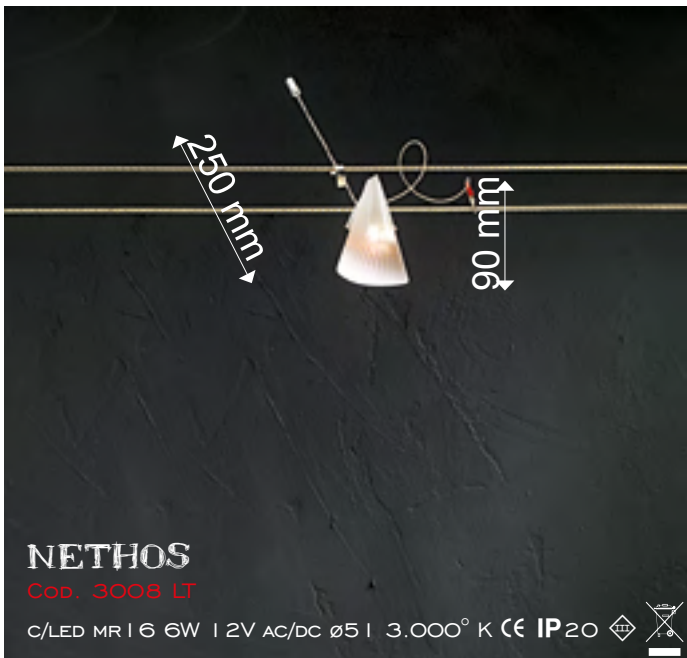

SISTEMA CAVI BASSA TENSIONE | 2V
LOW VOLTAGE SYSTEM CABLES | 2V