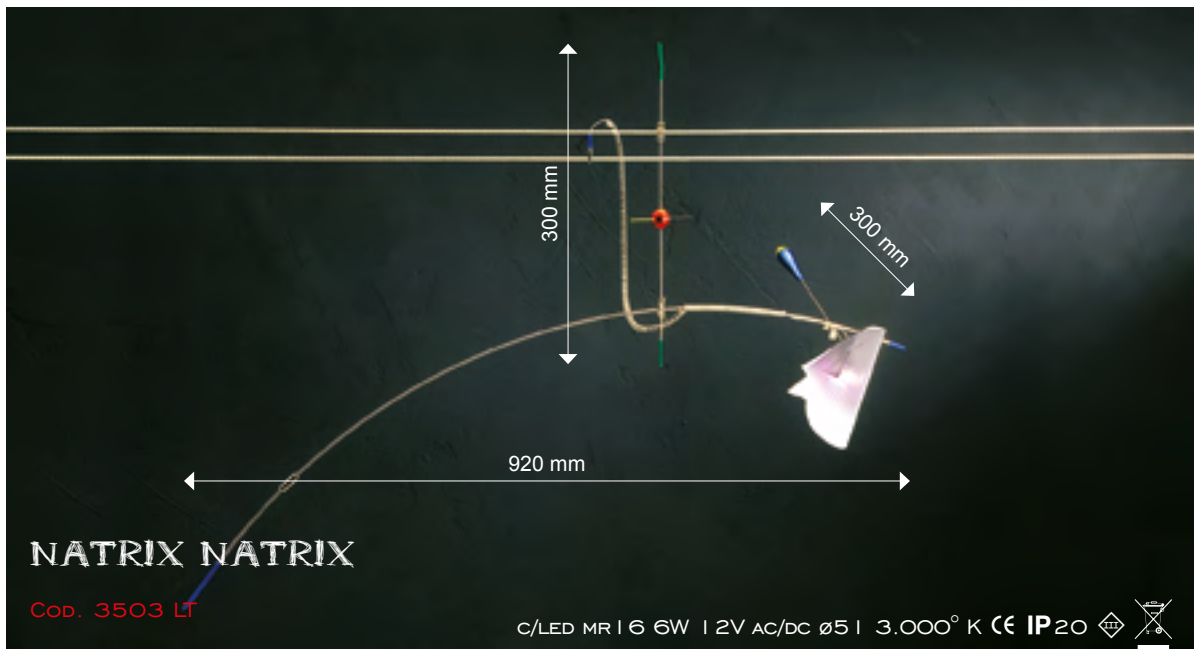

SISTEMA CAVI BASSA TENSIONE 12V