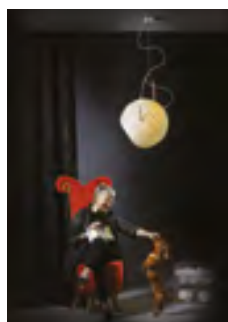

HOTH

Cod. 7545 CR/SBI

1 x 30W E27 220-240V FBT Included

Base: Chromed Metal (BCR)

Arch: Stainless Steel

Particularity: Sphere in White Fiberglass (SBI)

Sphere Color Options: Bianco (SBI), Bracce (SBR), Black (SNE), Copper (SRA), Red (SRO)

Weight and measurements including packaging: 7 kg - 750 x 560 x 450 mm