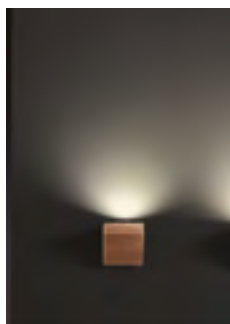

KUKO

Cod. 6054 RA

LED 1 x 13W 230V integrato 3.000° K

Base: Metallo Ramato (RA)

Opzioni Finitura Base: Verniciato Bianco Opaco (VBO), Nero Micaceo (VNM), Ruggine (VRUG), Ramato (RA), Ruggine (RUG), Zincato bianco (ZB), Zincato Giallo (ZG)

Peso e misure con imballo: 2 kg - 210 x 210 x 150 mm

KUKO

Cod. 6054 RA

LED 1 x 13W 230V integrated 3.000° K

Base: Copper colored Metal (RA)

Base Finish Options: Matte White Paint (VBO), Black Micaceous (VNM), Rust-Coloured (VRUG), Copper (RA), Rust (RUG), Galvanized White (ZB), Yellow (ZG)

Weight and measurements including packaging:

2 kg - 210 x 210 x 150 mm

KUKO MIRROR

Cod. 6056 VBO

LED 1 x 13W 230V integrato 3.000° K

Base: Metallo Verniciato Bianco Opaco (VBO)

Opzioni Finitura Base: Verniciato Bianco Opaco (VBO), Nero Micaceo (VNM), Ruggine (VRUG), Ramato (RA), Ruggine (RUG), Zincato bianco (ZB), Zincato Giallo (ZG)

Particolarità: Specchio Acrilico Orientabile

Peso e misure con imballo:

2 kg - 390 x 280 x 120 mm