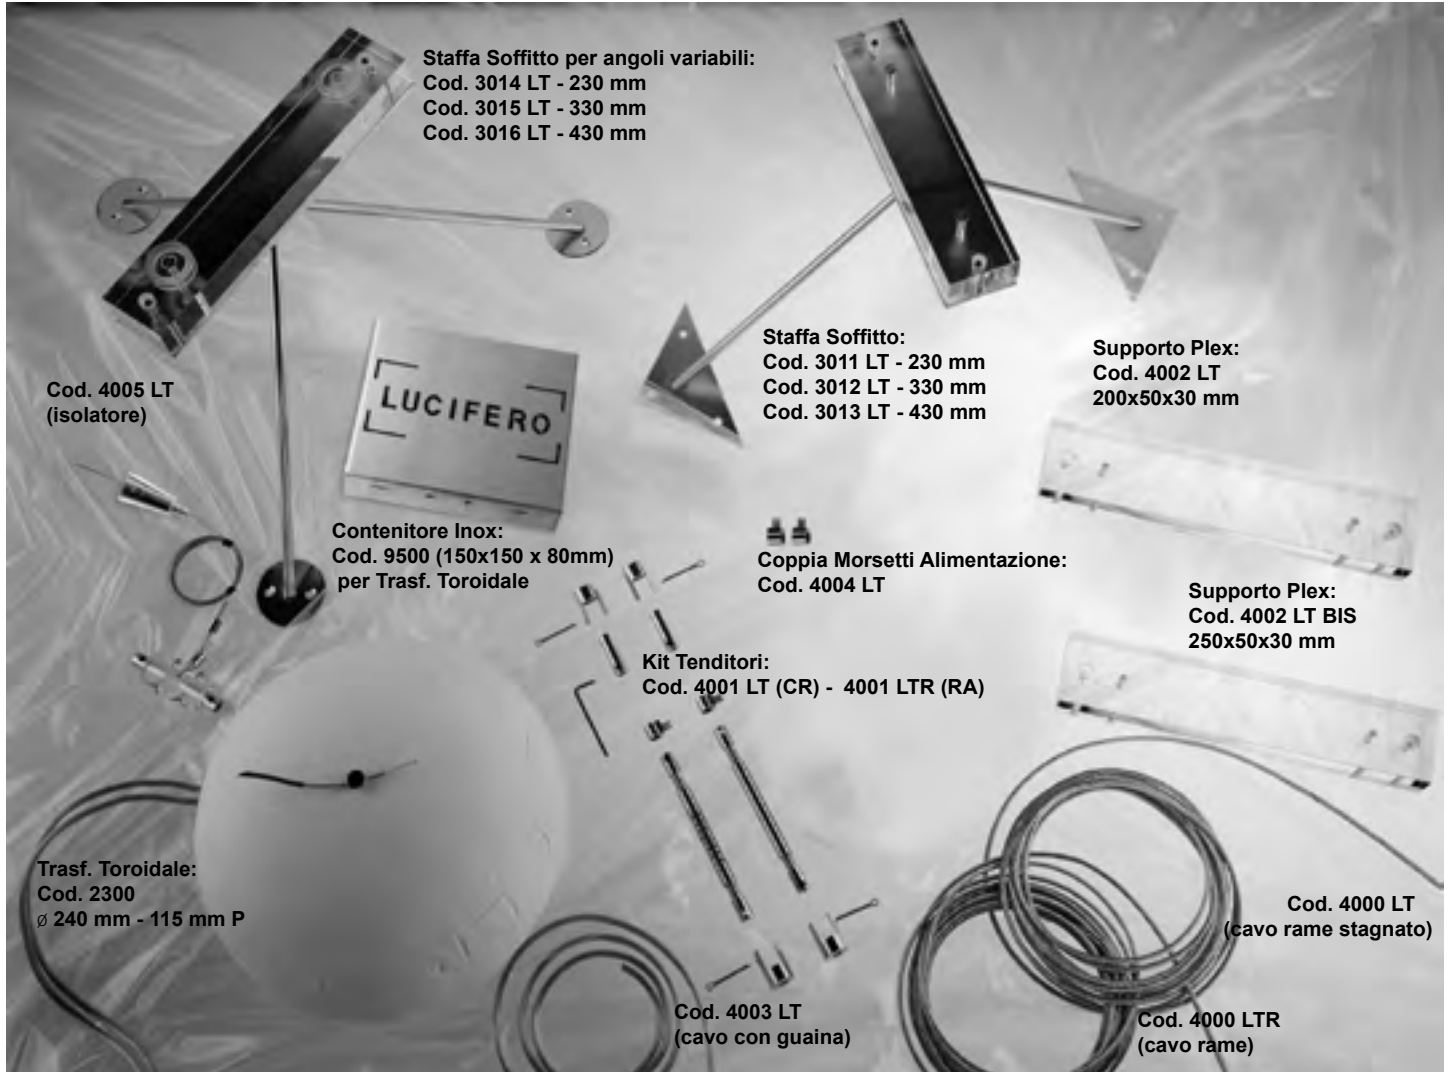

COMPONENTI PER SISTEMA BASSA TENSIONE 12V

NOTA BENE:

SU ALCUNI CORPI ILLUMINANTI DEL SISTEMA CAVI BASSA TENSIONE 12V È POSSIBILE AVERE FINITURA RAME (RA) CON UNA MAGGIORAZIONE SUL PREZZO DI LISTINO DEL 10%.

IL PRODOTTO PER TESATA 12V DEVE ESSERE ALIMENTATO SOLO CON TRASFORMATORE TOROIDALE O ELETTROMECCANICO.

SU TUTTI I NOSTRI PRODOTTI IN BASSA TENSIONE 12V (CON TRASFORMATORE ELETTRONICO, ELETTROMECCANICO O TOROIDALE) NON È CONSIGLIATO L'USO DI POTENZIOMETRI O VARIATORI. SI RACCOMANDA INOLTRE SU TUTTI I PRODOTTI IN BASSA TENSIONE 12V (ES. TESATE, APPLIQUE) DI CONTROLLARE PERIODICAMENTE I PUNTI DI CONTATTO ED EVENTUALMENTE SERRARLI, COL TEMPO LA DILATAZIONE TERMICA PUÒ DETERMINARE UN ALLENTAMENTO DELLE VITI.

NOTICE:

FOR THE TAUT SYSTEM AT LOW TENSION 12V WE SUGGEST TO USE TOROIDAL OR ELECTROMECHANICAL TRANSFORMER .
FOR ALL OUR ITEMS AT LOW-TENSION (WITH ELECTRONIC, ELECTROMECHANICAL OR TOROIDAL TRANSFORMER) WE ADVISE NOT TO USE ANY POTENTIOMETER OR ANY DIMMER.

WE ALSO SUGGEST FOR ALL OUR ITEMS AT LOW TENSION 12V (FOR EXAMPLE TAUT SYSTEMS, WALL LAMPS) TO CHECK REGULARLY THE CONTACT PARTS AND, EVENTUALLY, TO CLAMP THEM. IN FACT, AS TIME GOES ON, THE THERMAL EXPANSION CAN CAUSE LOOSENING OF THE SCREWS.