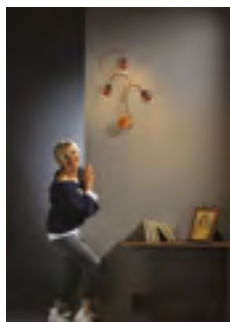

NEU XL AN3

Cod. 6066 NRA/BRA

LED 3 x 8,7W 230V integrati 3.000° K

Base: Metallo Ramato (BRA) Steli: Rame (RA)
Opzioni Finitura Base: Cromo (BCR), Verniciato Bianco Opaco (BVBO), Nero Micaceo (BVNM), Ruggine (BVRUG), Rame (BRA), Ruggine (BRUG), Zincato Bianco (BZB), Giallo (BZG)
Neuroni: Alluminio Ramato (NRA)
Opzione Neuroni: Alluminio Cromato (NCR), Ramato (NRA)
Particolarità: Neuroni orientabili
Peso e misure con imballo: 5,5 kg - 500 x 400 x 290 mm

NEU XL AN3

Cod. 6066 NRA/BRA

LED 3 x 8,7W 230V integrated 3.000° K

Base: Coppered Metal (BRA) Stems: Copper (RA)
Base Finish Options: Chrome (BCR), Painted White Opaque (BVBO), Micaceous Black (BVNM), Rust Coloured (BVRUG), Copper (BRA), Rust (BRUG), Galvanized White (BZB), Yellow (BZG)
Neurons: Coppered Aluminium (NRA)
Neuron Options: Chromed Aluminium (NCR), Coppered (NRA)
Particularity: Orientable Neurons
Weight and measurements including packaging: 5,5 kg - 500 x 400 x 290 mm

STICK CUSTOM

Cod. 6068 VBO

Struttura: Alluminio Verniciato Bianco Opaco (VBO)
Opzioni Finitura: Verniciato Bianco Opaco (VBO), Nero Micaceo (VNM), Ruggine (VRUG)
Misura asta standard: 1.400 mm
Composizione:
Esempio Corpi illuminanti di riferimento:
Neu XL 01 - Neu XLS 01 Cover - Neu XLS 001 - Ciklope
Peso e misure con imballo: 2 kg - 320 x 1.180 x 140 mm