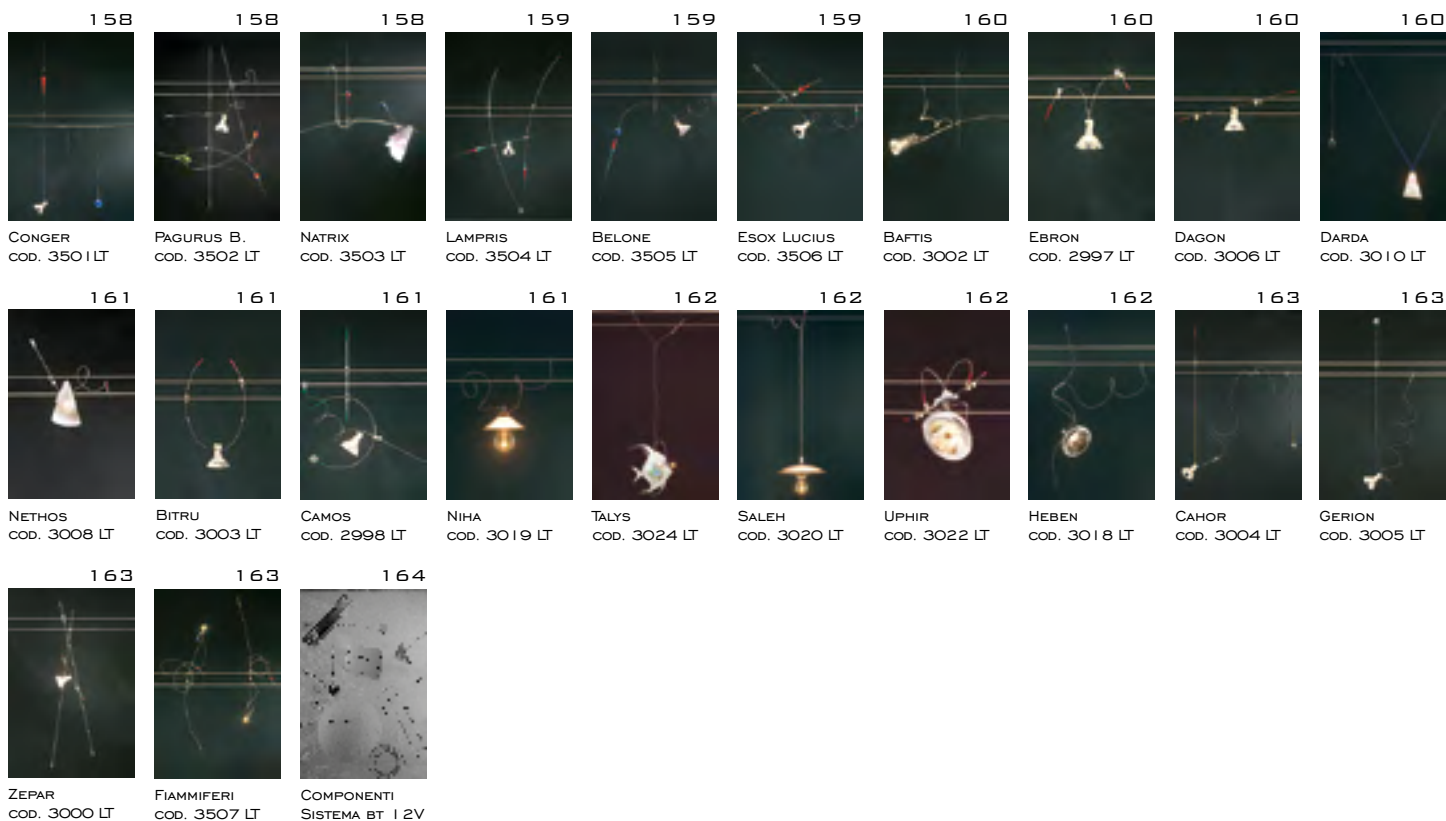

SISTEMA CAVI BASSA TENSIONE 12V
LOW VOLTAGE CABLE SYSTEM 12V

CONGER cod. 3501 LT   PAGURUS B. cod. 3502 LT   NATRIX cod. 3503 LT   LAMPRIIS cod. 3504 LT   BELONE cod. 3505 LT   ESOX LUCIUS cod. 3506 LT   BAFTIS cod. 3002 LT   EBRON cod. 2997 LT   DAGON cod. 3006 LT   DARDA cod. 3010 LT

NETHOS cod. 3008 LT   BITRU cod. 3003 LT   CAMOS cod. 2998 LT   NIHA cod. 3019 LT   TALYS cod. 3024 LT   SALEH cod. 3020 LT   UPHIR cod. 3022 LT   HEBEN cod. 3018 LT   CAHOR cod. 3004 LT   GERION cod. 3005 LT