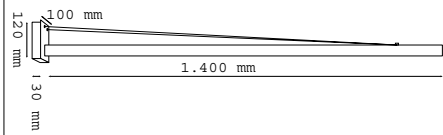

NRA (COPPERED NEURONE)

VNM (BLACK MICACEOUS PAINTED BASE)

CODE TO AVOID WITHIN THE ORDER: 6062 NRA/VNM

NORO - Dorata SPECIAL EDITION

STICK CUSTOM - COMPIAMO INSIEME LA TUA LAMPADA

MISURA ASTA STANDARD: 1.400 MM