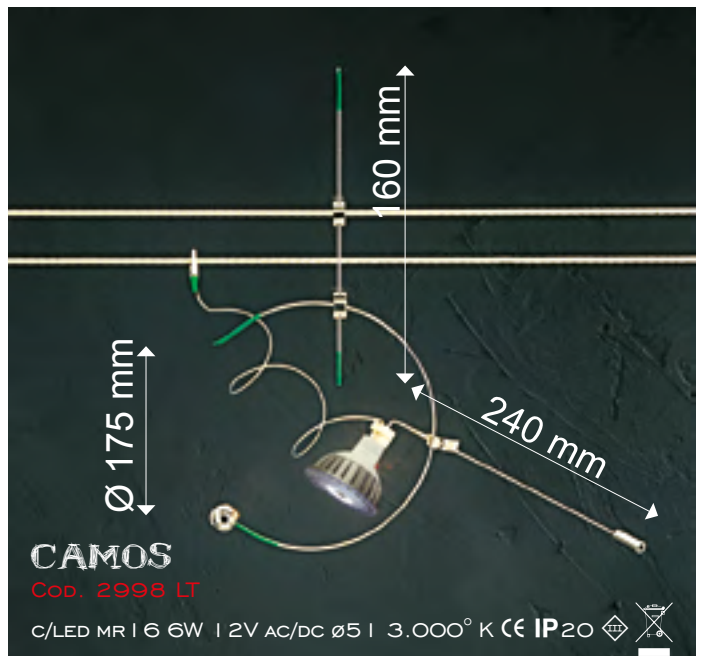

SISTEMA CAVI BASSA TENSIONE | 2V
LOW VOLTAGE SYSTEM CABLES | 2V