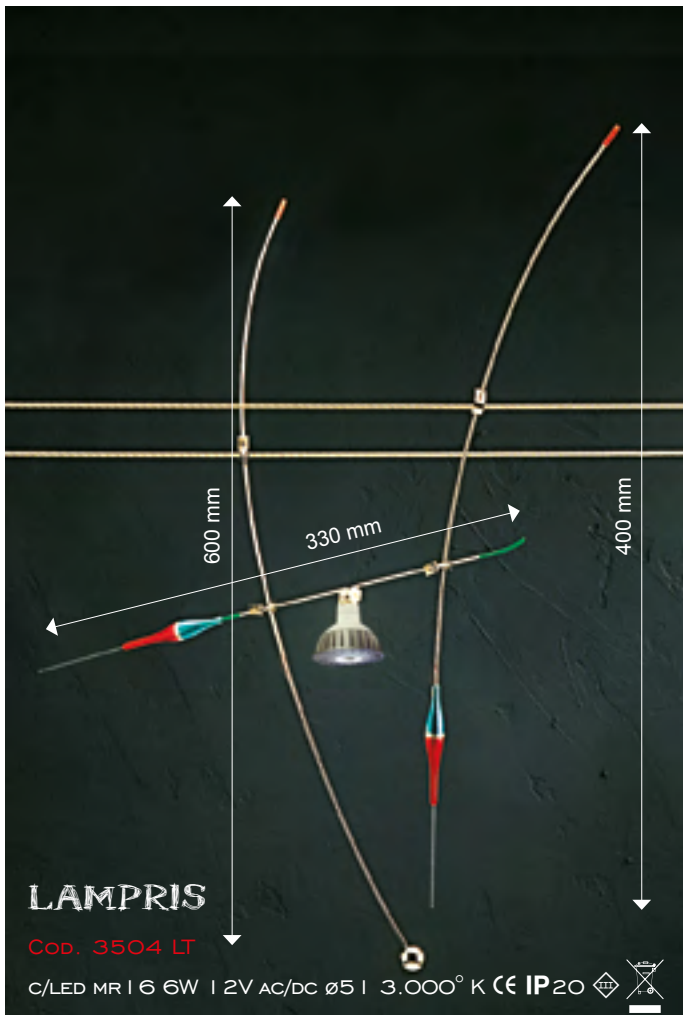

LOW VOLTAGE SYSTEM CABLES | 2V