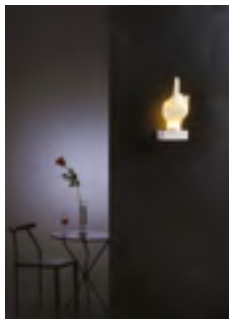

GOODBYE

Cod. 6067 BCR

LED 1 x 13W integrated 230V 3.000° K

Base: Chromed metal (BCR)

Base Finish Options: Chrome (BCR), Matte White Painted (BVBO), Black Micaceous (BVNM), Rust Coloured (BVRUG), Copper (BRA), Rust (BRUG), Galvanized White (BZB), Yellow (BZG)

Details: Hand in Fiberglass

Weight and measurements including packaging: 3 kg - 660 x 200 x 200 mm

NEU XL 002

Cod. 6057 NRA/BCR

LED 2 x 8,7W 230V integrati 3.000° K

Base: Acciaio INOX

Opzioni Finitura Base: Cromo (BCR), Verniciato Bianco Opaco (BVBO), Nero Micaceo (BVNM), Ruggine (BVRUG), Rame (BRA), Ruggine (BRUG), Zincato Bianco (BZB), Giallo (BZG)

Opzione Neurone: Alluminio Cromato (NCR), Ramato (NRA)

Particolarità: Neuroni orientabili

Peso e misure con imballo: 2 kg - 390 x 280 x 120 mm