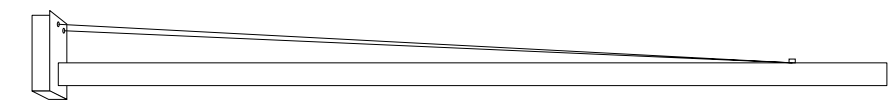

STICK CUSTOM - COMPIAMO INSIEME LA TUA LAMPADA

MISURA ASTA STANDARD: 1.400 MM

CORPI ILLUMINANTI DI RIFERIMENTO:

- NEU XL OO I
- NEU XLS O I COVER
- NEU XLS O I
- CIKLOPE

NEU XL OO I

NEU XLS O I

NEU XLS O I COVER

CIKLOPE

NEU XLS O I COVER

NEU XL OO I SEMI INCASSO

AMY

NEU XLS O I

KUKO

AMY COVER

NEU XL OO I

KUKO COVER

AMY QUADRA

NEU XL OO I COVER

KUKO MIRROR

AMY QUADRA COVER