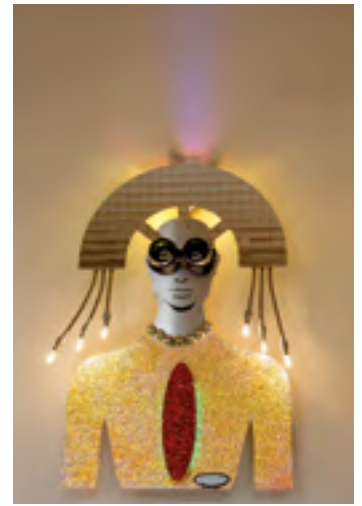

Indiescreen - Brooklyn - N.Y.

MAESTRALE 30
COD. 7540 CR

C/BISPINA LED 1,3W | 2V AC/DC
30 x 1,3W G4 | 2V
3.000° K

CE IP20 CLASSE I

ALIMENTATORE ELETTRONICO 230/12V INSERITO NELLA BASE
MISURA STANDARD STELI :
10 x 1.200 MM - 10 x 1.400 MM - 10 x 1.600 MM
PENDENTI IN CRISTALLO

Video Android