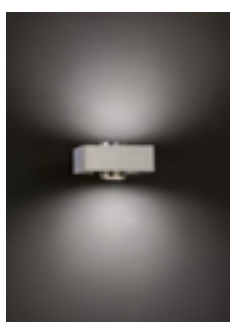

AMY QUADRA

Cod. 6060 INOX

LED 2 x 8,7W 230V integrated 3.000° K

Base: Stainless Steel

Base Finish Options: Matte White Paint (VBO), Black Micaceous (VNM), Rust-Coloured (VRUG), Copper (RA), Rust (RUG), Galvanized White (ZB), Yellow (ZG), Stainless Steel

Weight and measurements including packaging:

2,5 kg - 390 x 280 x 120 mm