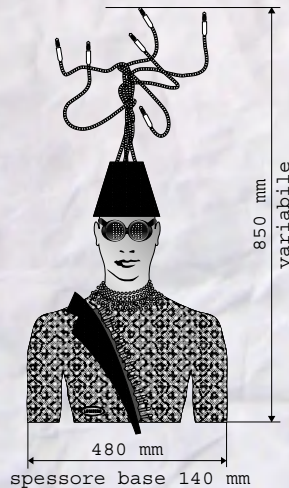

Figure: Aluminium
 Finish: Decorated Fabric and Various Applications
 Stems: Flexible Brass
 Bulb: no. 6 Two-pin 20W G4 12V
 LED SMD: Red + 2 G4 LED for the eyes
 Electronic transformer and feed supply: 230V 12V in base
 Weight and measurements including packaging: 4 Kg - 350 x 260 x 1.130 mm