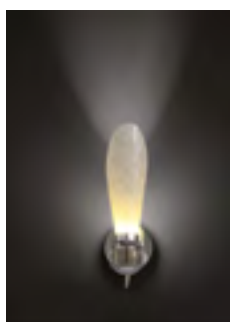

NEU XL 001 COVER

Cod. 6063 NCR/BCR

LED 1 x 8,7W 230V integrated 3.000° K

Base: Chrome metal (BCR)
Base Finish Options: Chrome (BCR), Matt White Paint (BVBO), Black Micaceous (BVNM), Rust Coloured (BVRUG), Copper (BRA), Rust (BRUG), Galvanized White (BZB), Yellow (BZG)
Neuron Options: Chrome Aluminium (NCR), Copper (NRA)
Details: Fiberglass Cover and adjustable Neuron
Weight and measurements including packaging: 2,5 kg - 650 x 210 x 190 mm