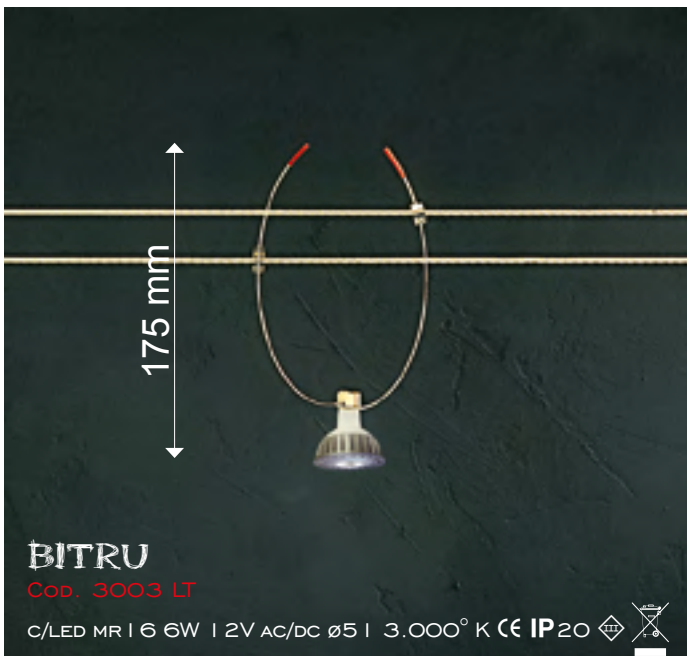

SISTEMA CAVI BASSA TENSIONE | 2V
LOW VOLTAGE SYSTEM CABLES | 2V