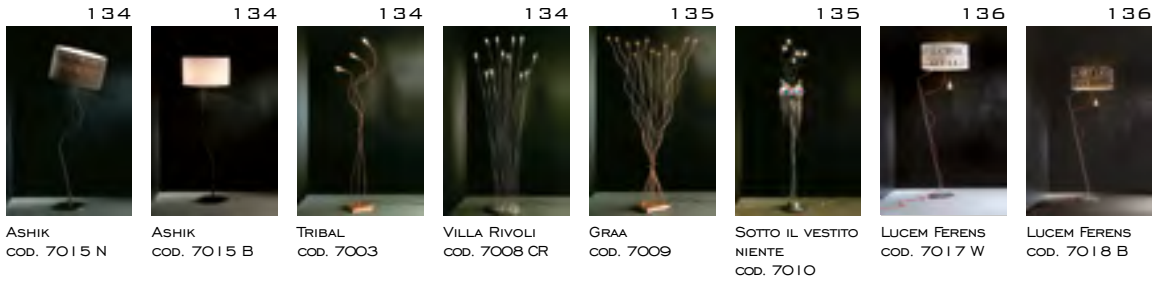

133

CAX
cod. 6050 OTT

133

CAX
cod. 6050 CR

TERRA
FLOOR

SOSPENSIONE
SUSPENSION

FOLLIE
MADNESSES

GIARDINI
GARDENS