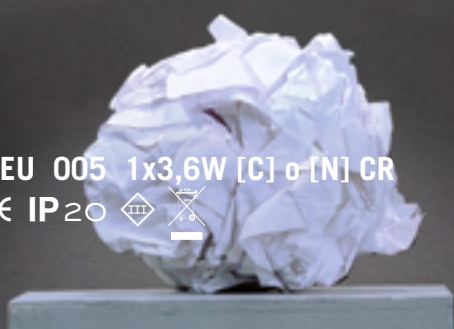

COD. NEU 005 1x3,6W [C] o [N] CR
CE IP20