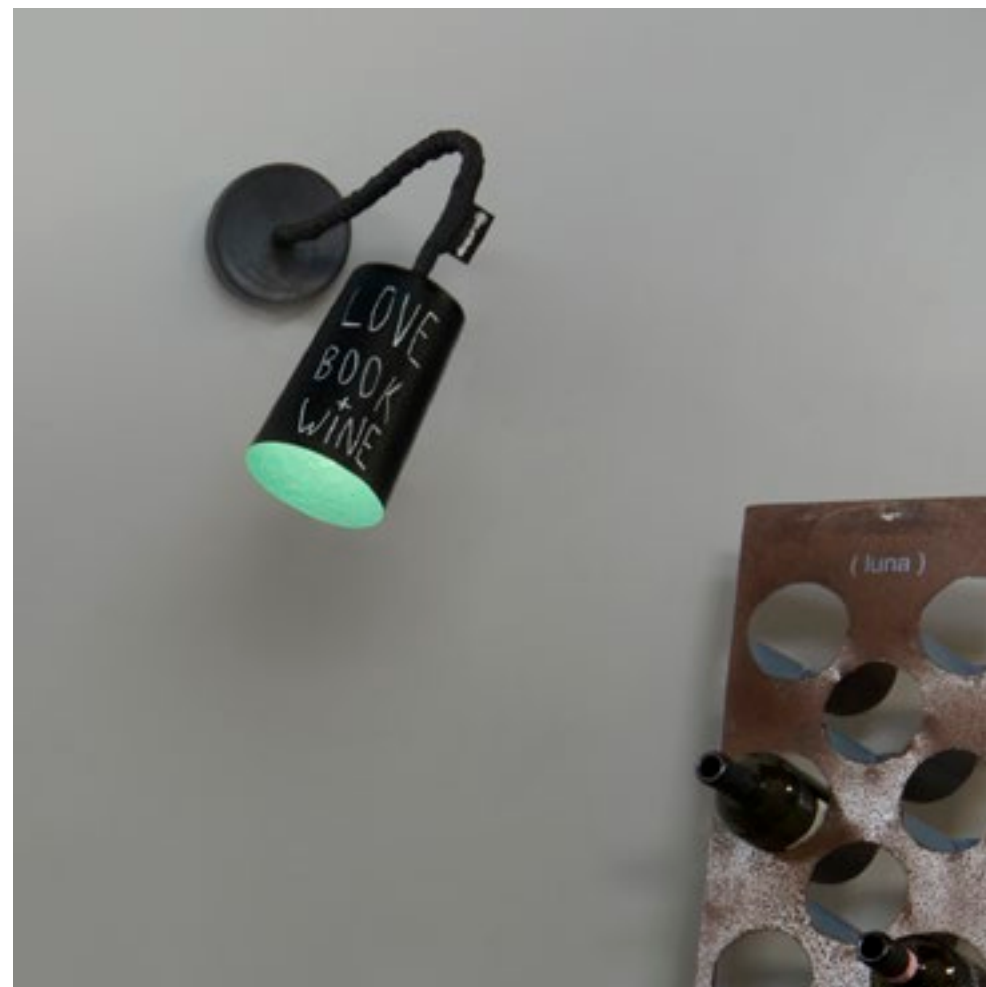

PAINT A LAVAGNA

LAMP SHADE OUTER COLOR

LAMP SHADE INNER COLOR

Material: laprene, nylon,
nebulite (fiberglass),
blackboard effect resin

Ø 12 x 17,5 cm
flexible stem: 50 cm
cup: Ø 12 x 4,5 cm
E14 rec. LED 6w