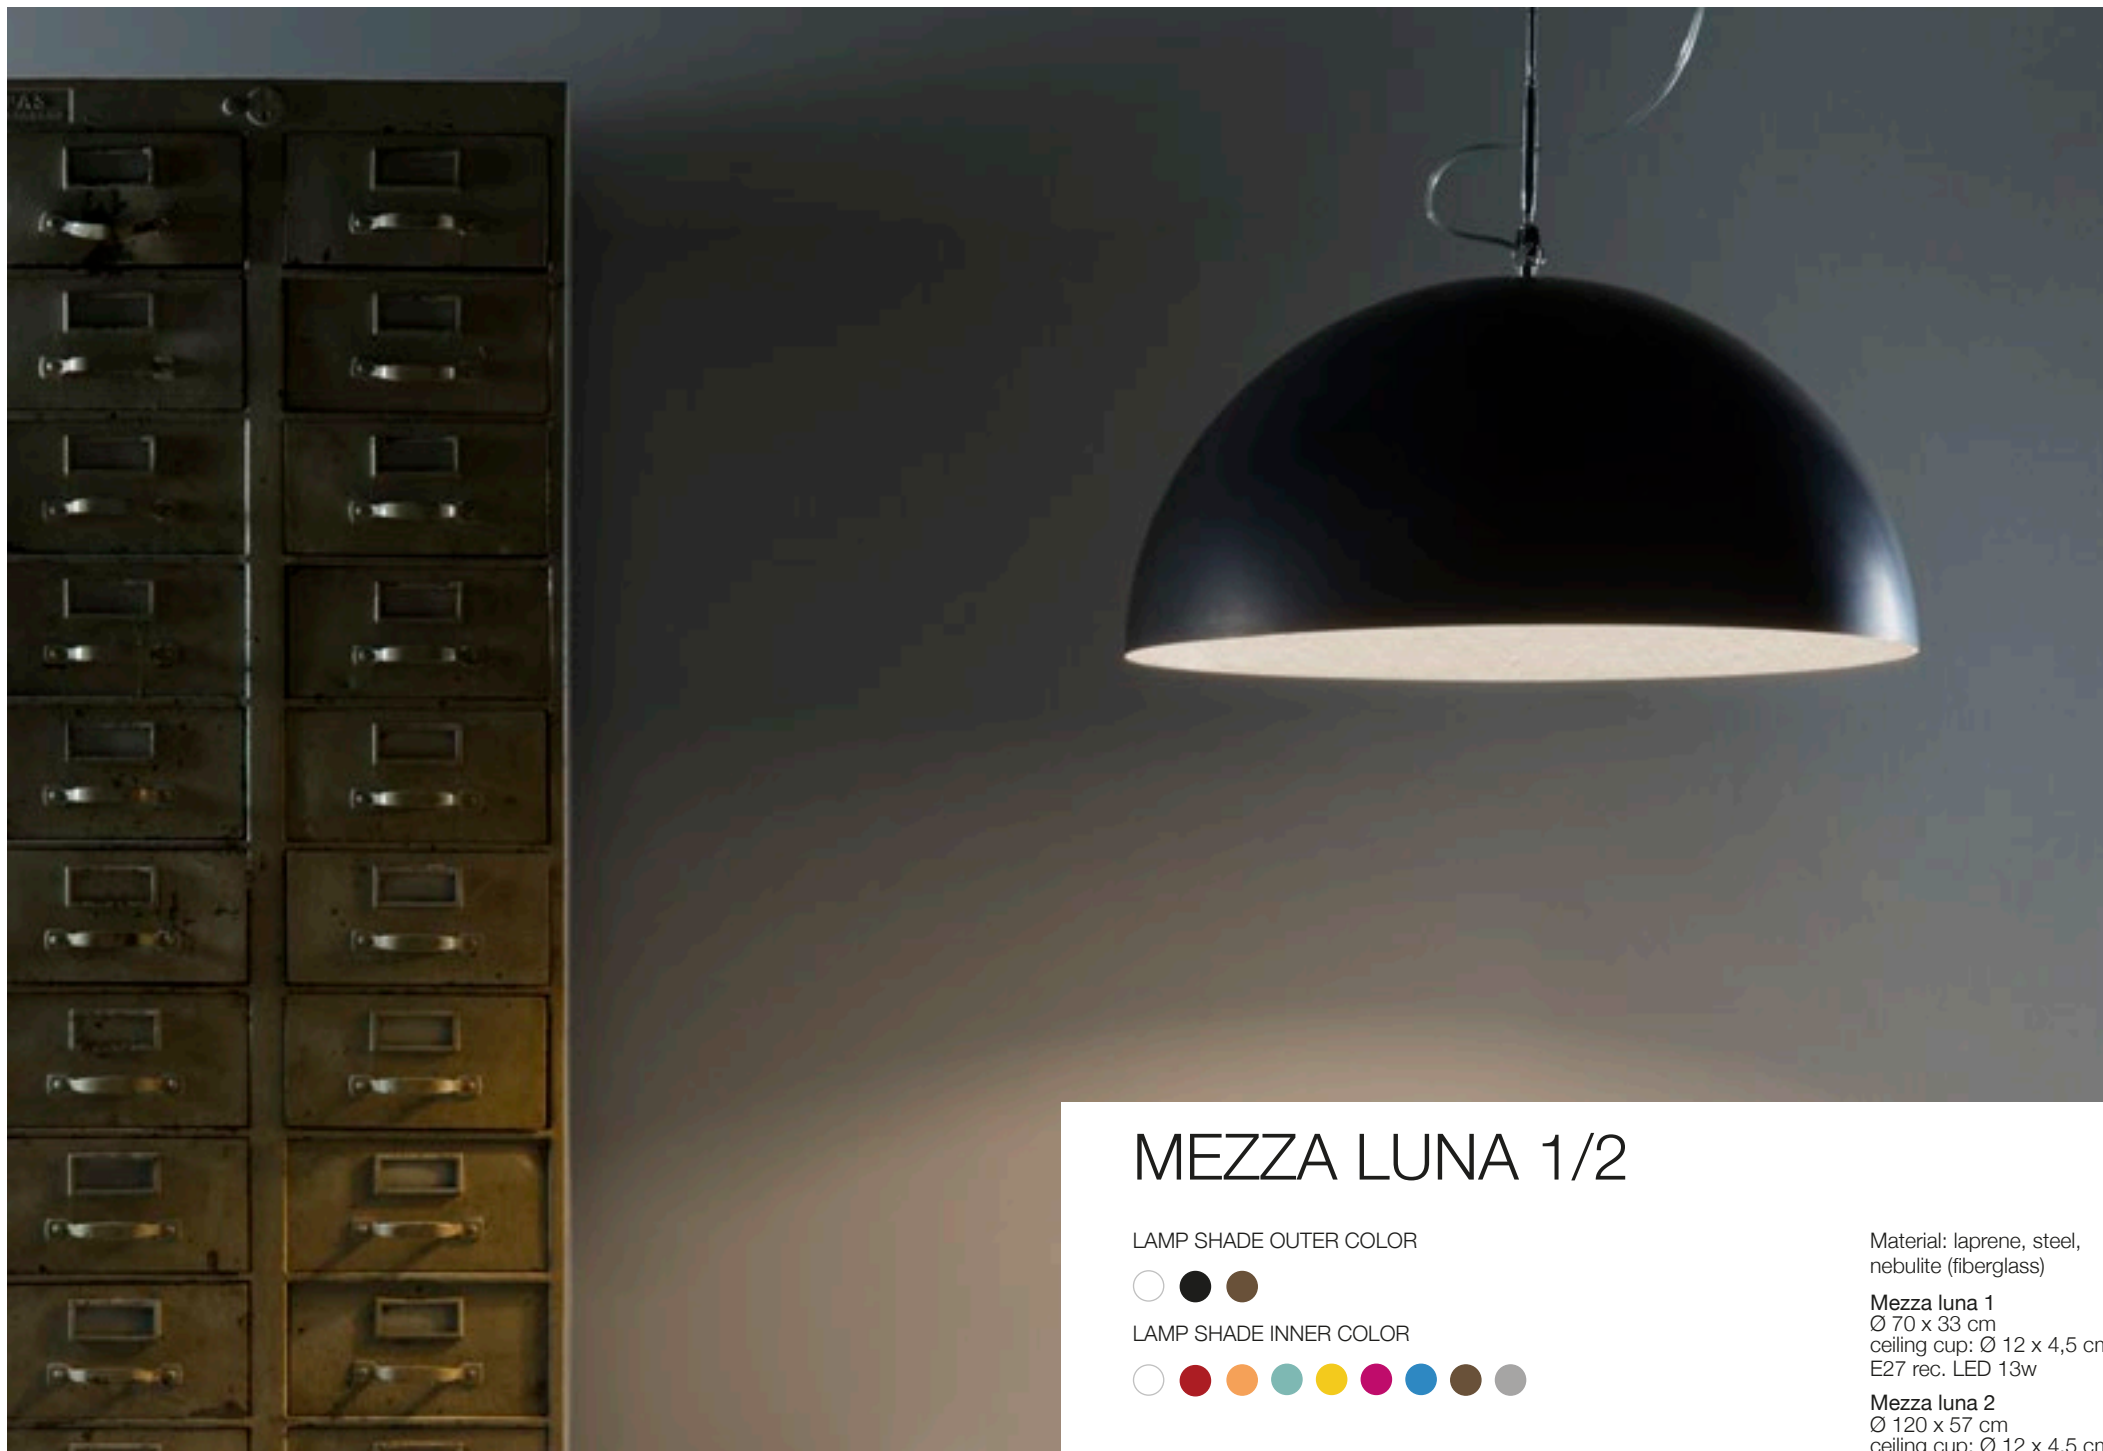

H2O NEBULITE

LAMP SHADE COLOR

Material: laprene, steel,
nebulite (fiberglass)

Ø 46 x 27,5 cm
ceiling cup: Ø 12 x 4,5 cm
E27 rec. LED 13 w

H20

LAMP SHADE OUTER COLOR

LAMP SHADE INNER COLOR

Material: laprene, steel,
nebulite (fiberglass)

Ø 46 x 27,5 cm
ceiling cup: Ø 12 x 4,5 cm
E27 rec. LED 13w

MEZZA LUNA NEBULITE 1/2

LAMP SHADE COLOR

Material: laprene, steel,
nebulite (fiberglass)

Mezza luna nebulite 1
 Ø 70 x 33 cm
 ceiling cup: Ø 12 x 4,5 cm
 E27 rec. LED 13w

Mezza luna nebulite 2
 Ø 120 x 57 cm
 ceiling cup: Ø 12 x 4,5 cm
 E27 rec. LED 2x13w

MEZZA LUNA 1/2

LAMP SHADE OUTER COLOR

LAMP SHADE INNER COLOR

Material: laprene, steel,
nebulite (fiberglass)

Mezza luna 1
 Ø 70 x 33 cm
 ceiling cup: Ø 12 x 4,5 cm
 E27 rec. LED 13w