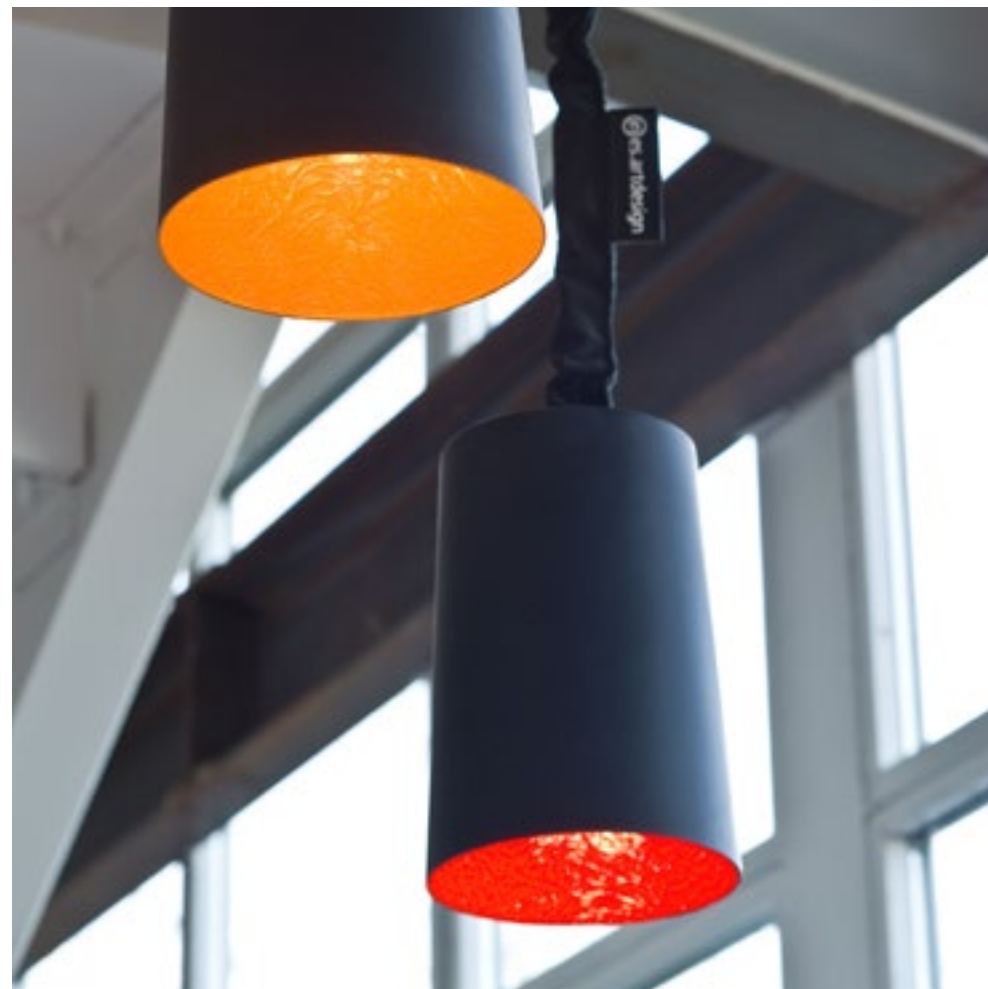

CYRCUS NEBULA

LAMP SHADE COLOR

Material: laprene, nylon,
nebulite (fiberglass)

Ø 40 x 22,5 cm
ceiling cup: Ø 12 x 4,5 cm
E27 rec. LED 13w

PAINT LAVAGNA

LAMP SHADE OUTER COLOR

LAMP SHADE INNER COLOR

Material: laprene, nylon,
nebulite (fiberglass),
blackboard effect resin