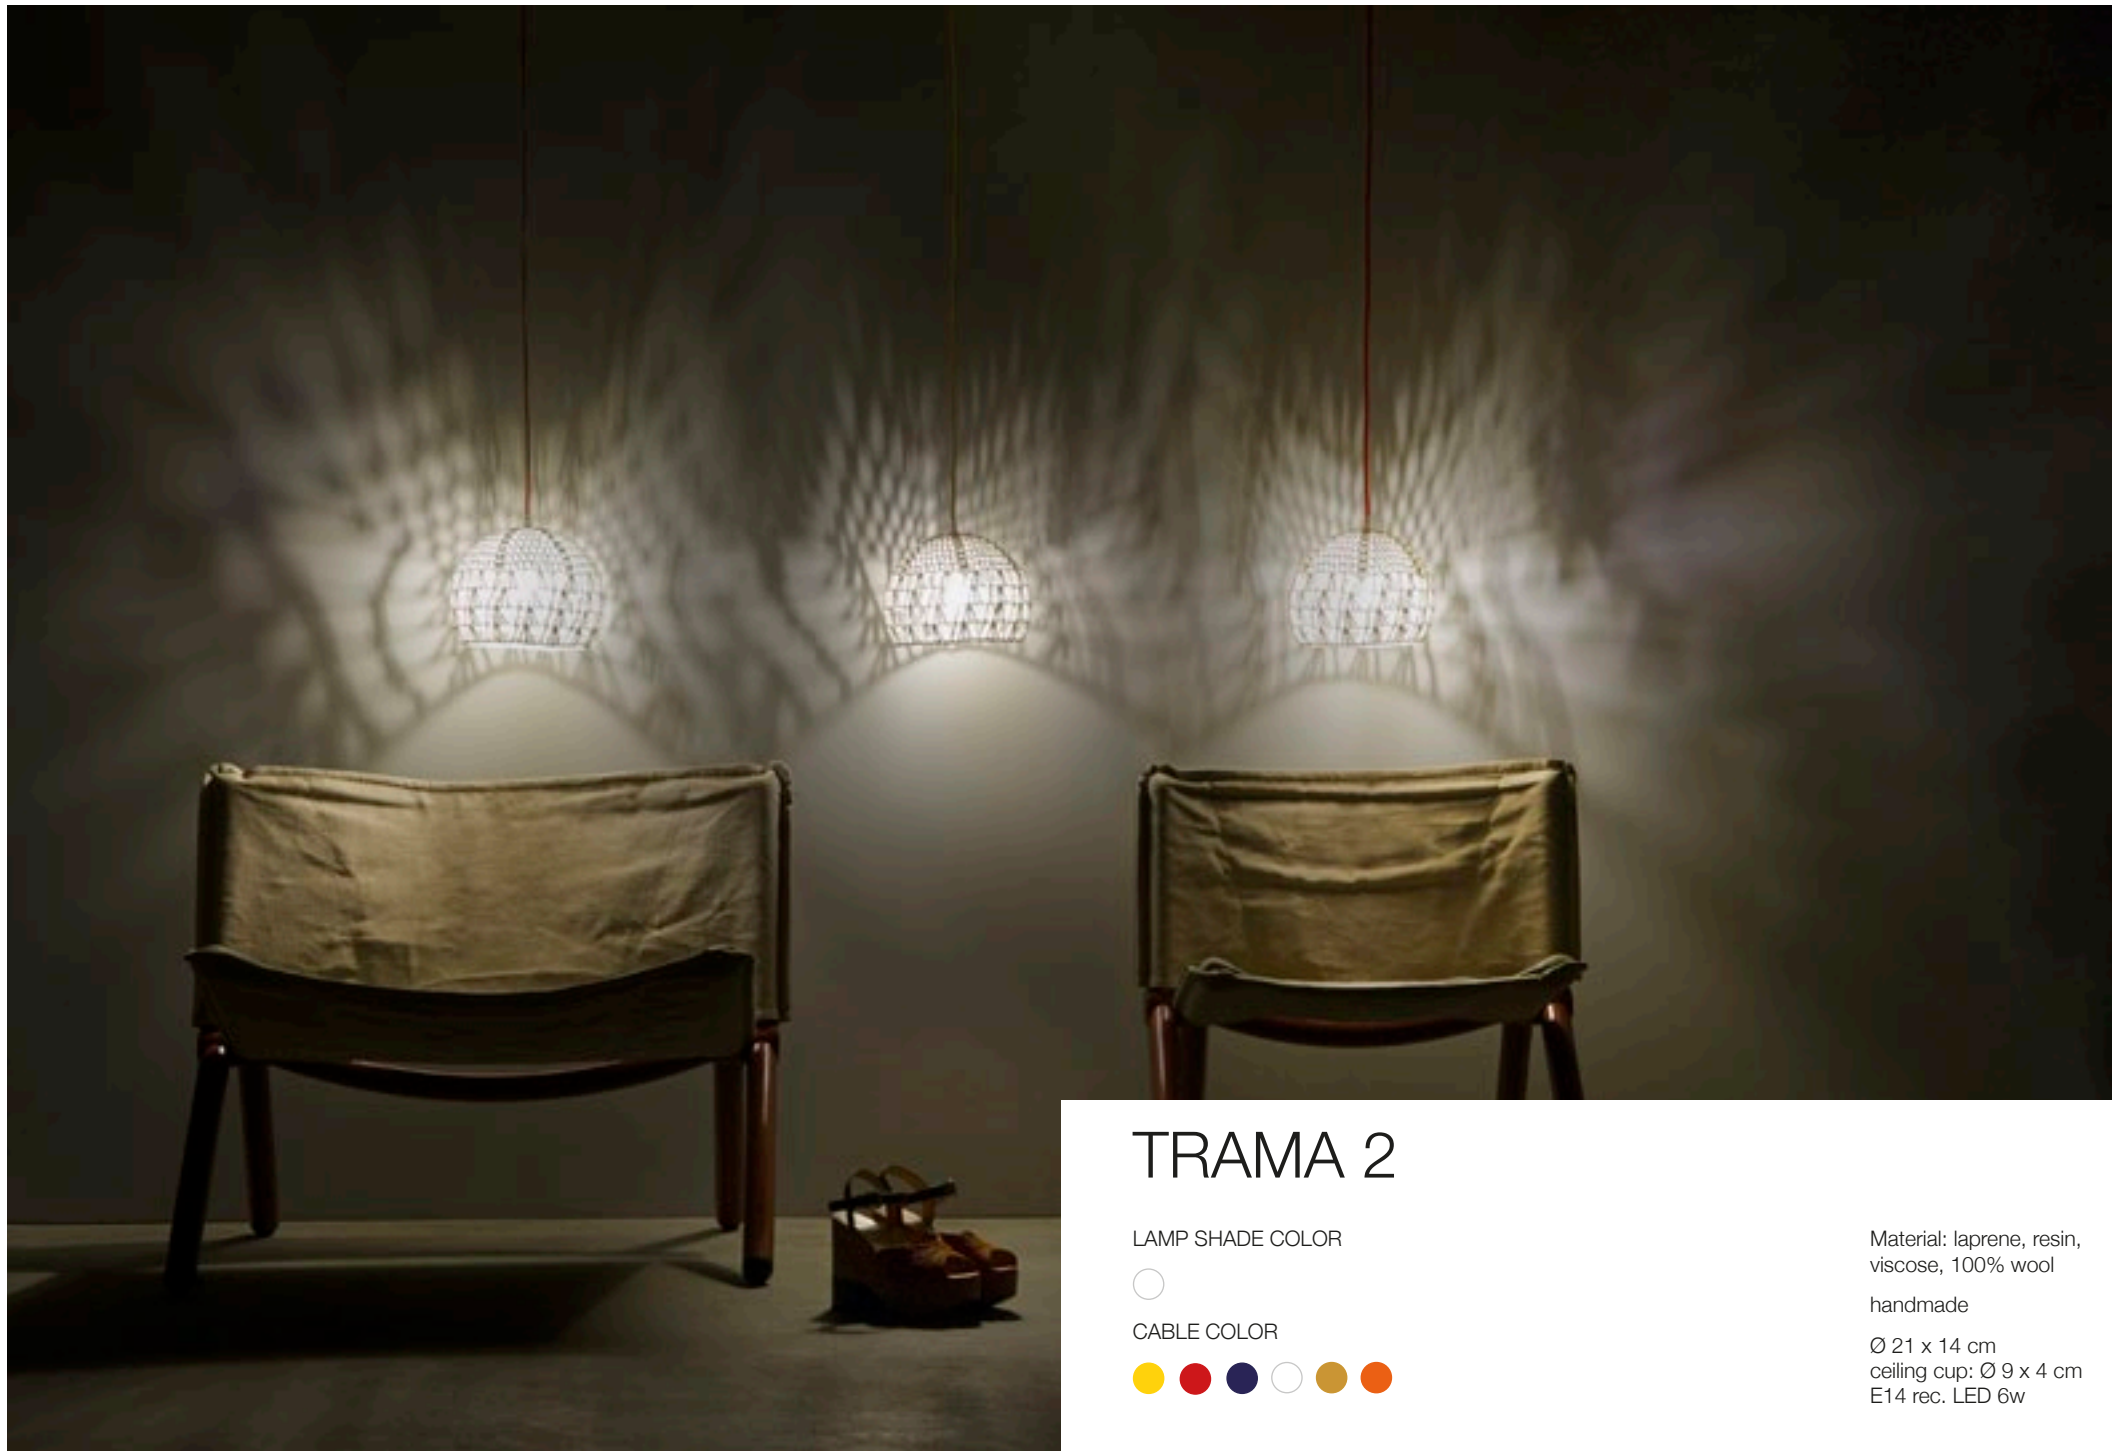

TRAMA 2

LAMP SHADE COLOR

CABLE COLOR

Material: laprene, resin,
viscose, 100% wool

handmade

Ø 21 x 14 cm
ceiling cup: Ø 9 x 4 cm
E14 rec. LED 6w