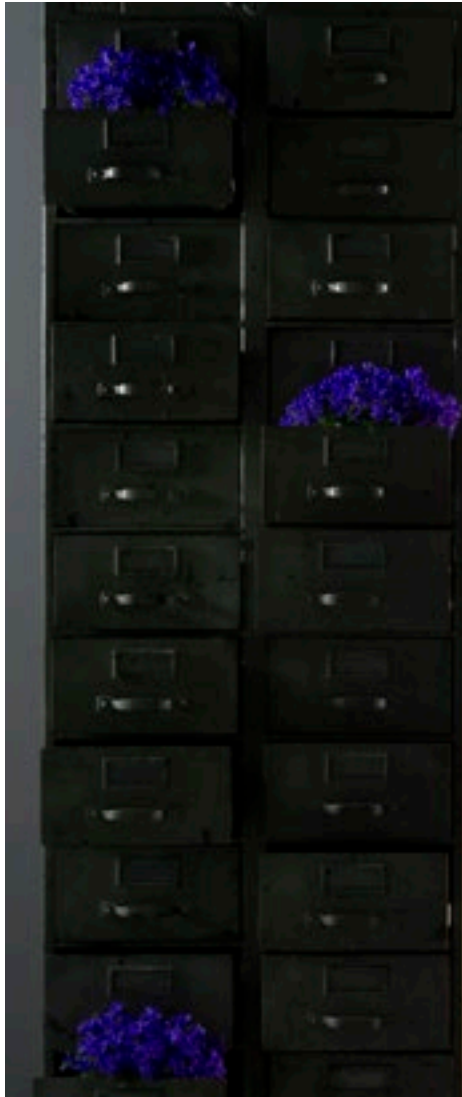

TANK 1/2

LAMP SHADE COLOR

Material: nebulite (fiberglass)

Tank 1
Ø 23 x 142 cm
E27 rec. LED 13w

Tank 2
Ø 29 x 92 cm
E27 rec. LED 13w