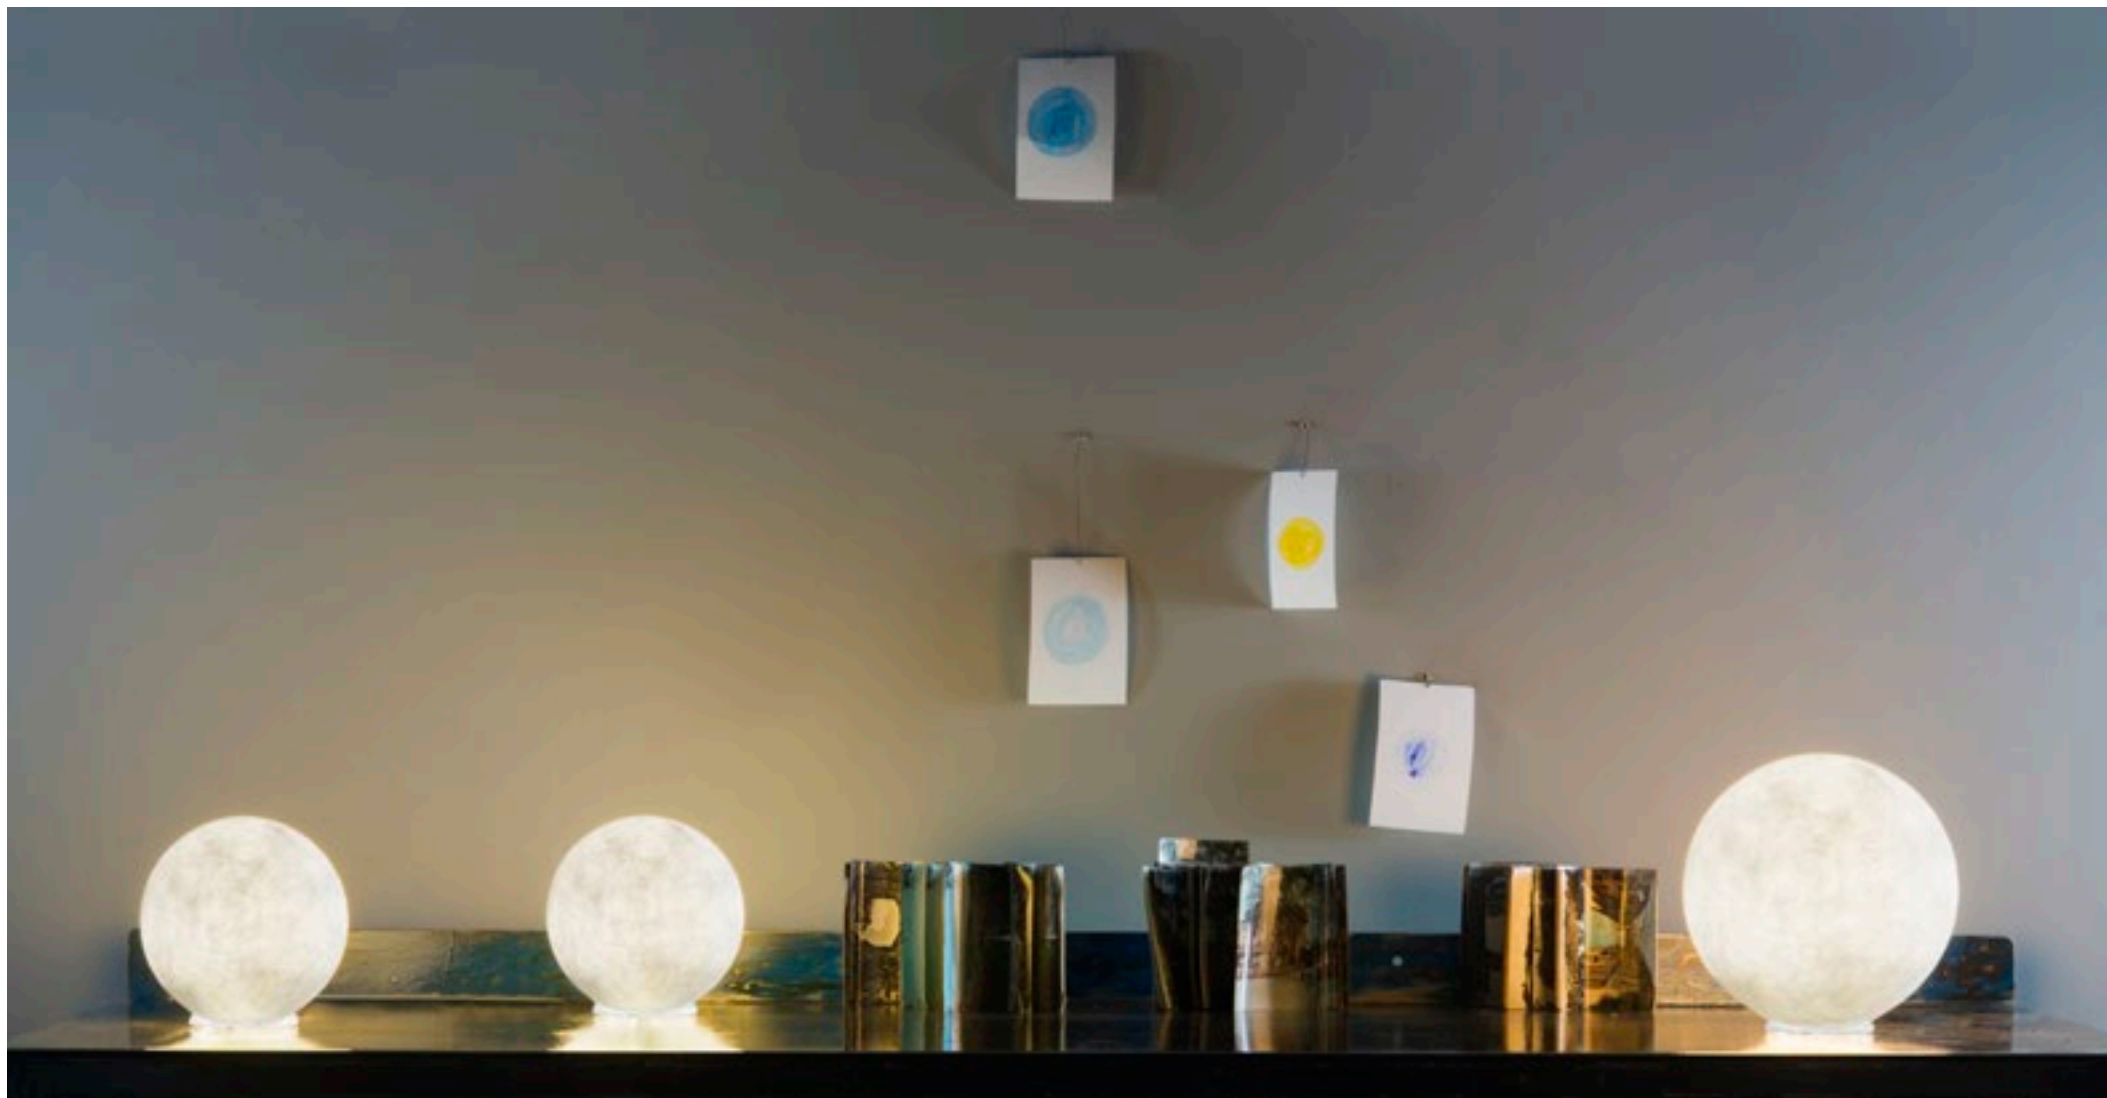

BE.POP COLLECTION	
TABLE LAMP	
CACIO&PEPE	68
PENDANT LAMP	
CANDLE 1	69
CANDLE 2	70
POP 1	71
POP 2	72

LUNA

A MIX OF ART AND DESIGN, TO ILLUMINATE EVEN THE DARKEST NIGHT.

MADE IN ITALY SINCE 2003.

The moon's mysteries are the model for the Luna collection, constructed of Nebulite, a bespoke blend of resin and fibre that mimics the uneven, softly luminescent qualities of the moon's surface.