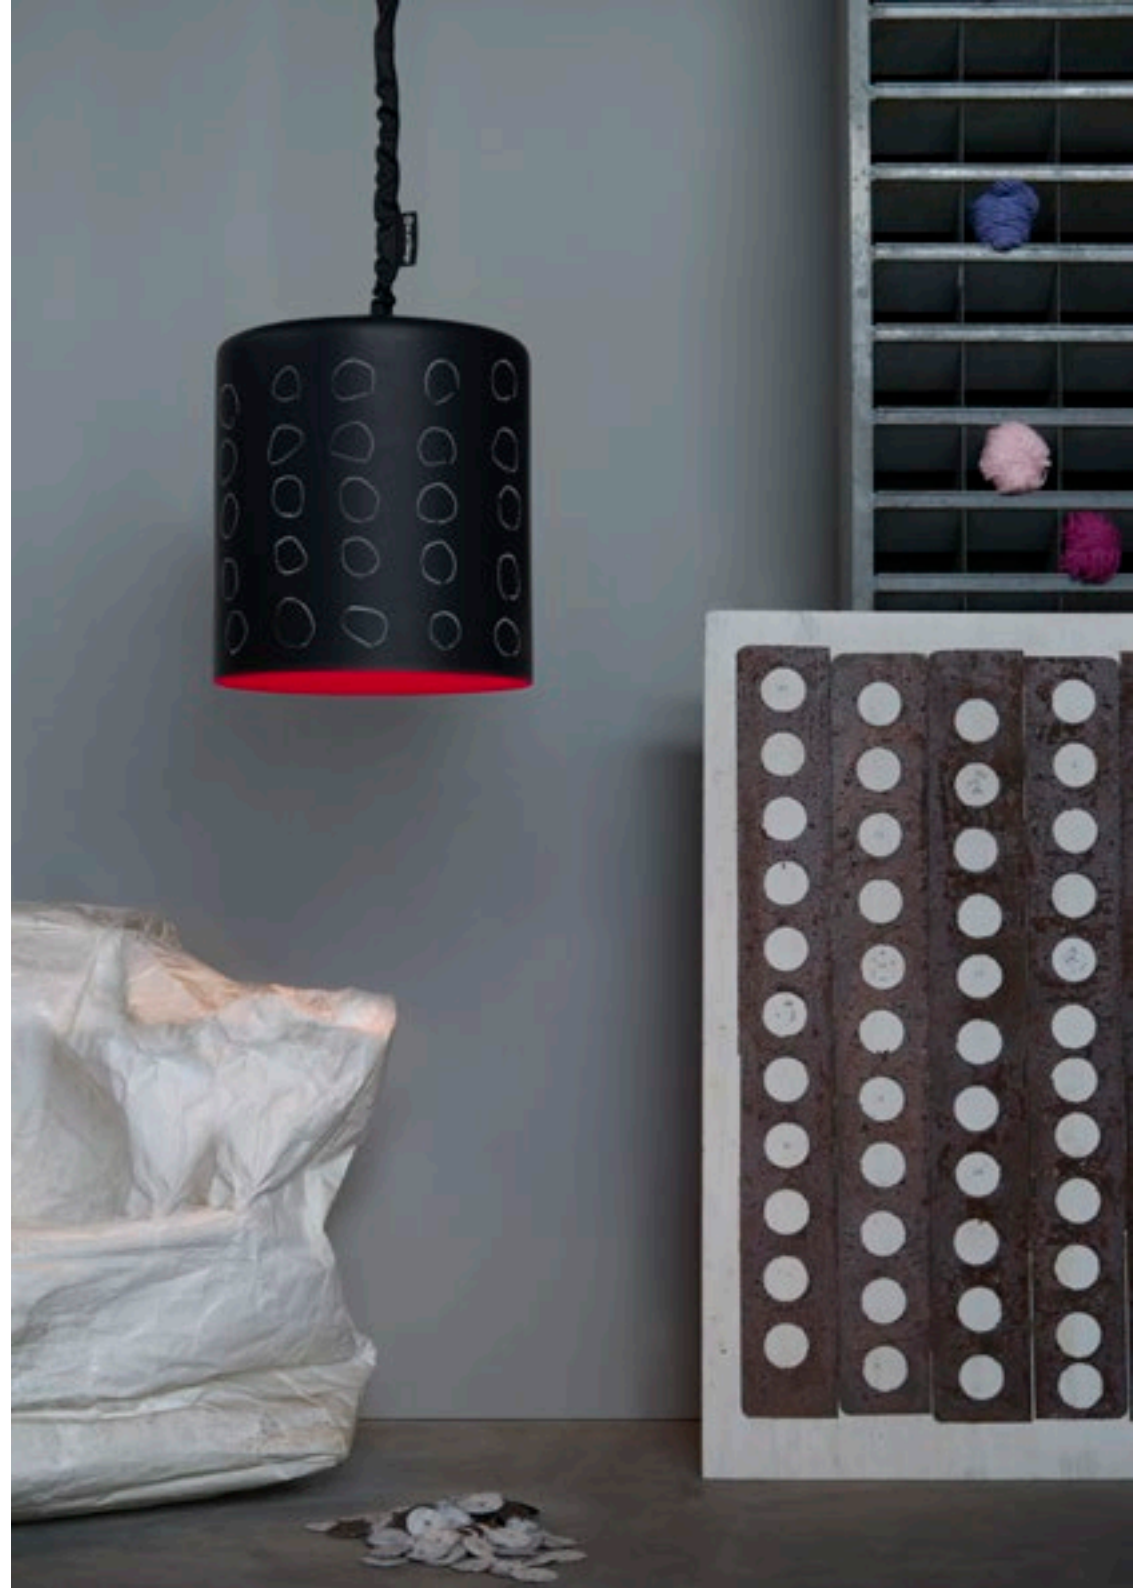

BIN LAVAGNA

LAMP SHADE OUTER COLOR

LAMP SHADE INNER COLOR

Material: laprene, nylon,
nebulite (fiberglass),
blackboard effect resin

Ø 33,5 x 35 cm
ceiling cup: Ø 12 x 4,5 cm
E27 rec. LED 13w